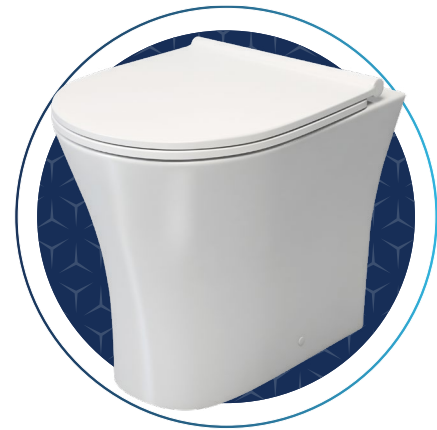

ZARA ROUND RIMLESS BACK-TO-WALL PAN

W 350 | H 397 | D 463

Colour	White
Material	Vitreous China
Pan Code	ZARDUOBTWRSCSBE
Pan Weight	23.1 kg
Seat	Includes soft close seat (6103)
Seat Weight	2.33 kg

Compatible with our concealed cistern.

Scan to view and download
CAD Drawing

MINIMUM ORDER VALUE IS R6000

Lecico reserves the right to change the product without notification.