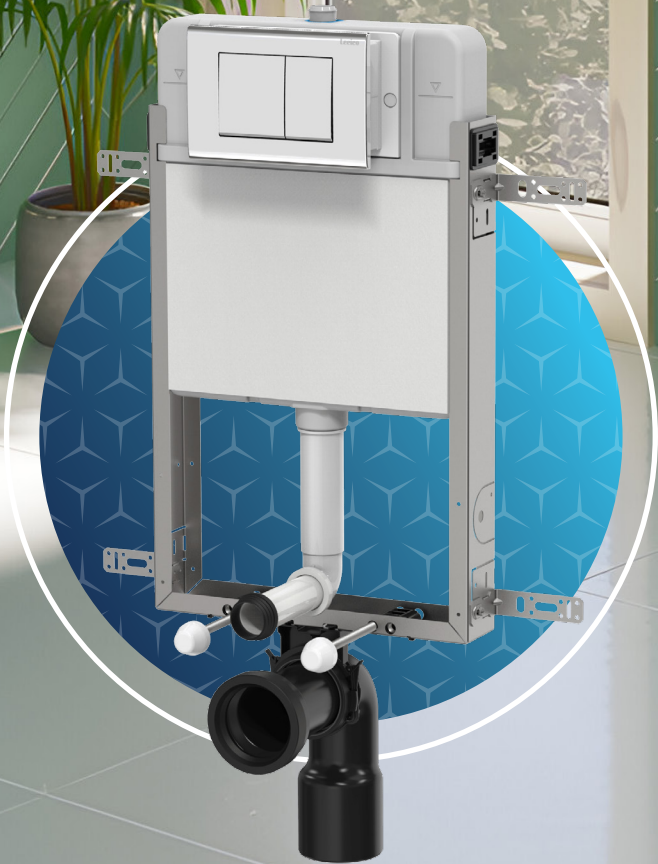

INTRODUCING OUR
WALL-HUNG PANS

WALL-HUNG PANS

PERFECT PAIRING

All our rimless pans are compatible with our concealed cisterns for a sleek and streamlined look.

INCLUDES A
SOFT CLOSE SEAT

INCLUDES STAINLESS
STEEL HINGES

ATLAS GEO RIMLESS WALL-HUNG PAN

W 368 | H 370 | D 529

Colour	White
Material	Vitreous China
Pan Code	GEOPANWHU0RIMBE
Weight	17.25 kg
Seat	Suitable with any universal seat

*Compatible with our concealed cistern.
Concealed cistern bolt width: 180mm.*

Scan to view
and download
CAD Drawing

VOLTA RIMLESS WALL-HUNG PAN

W 345 | H 340 | D 510

Colour	White
Material	Vitreous China
Pan Code	VOLDUOWHU0SCSBC
Weight	28 kg
Seat	Includes soft close seat

*Compatible with our concealed cistern.
Concealed cistern bolt width: 180mm.*

Scan to view
and download
CAD Drawing

ZAMBEZI ROUND RIMLESS WALL-HUNG PAN

W 360 | H 355 | D 555

Colour	White
Material	Vitreous China
Pan Code	ZAMDUOWHU0SCSBC
Weight	29.5 kg
Seat	Includes soft close seat

*Compatible with our concealed cistern.
Concealed cistern bolt width: 180mm.*