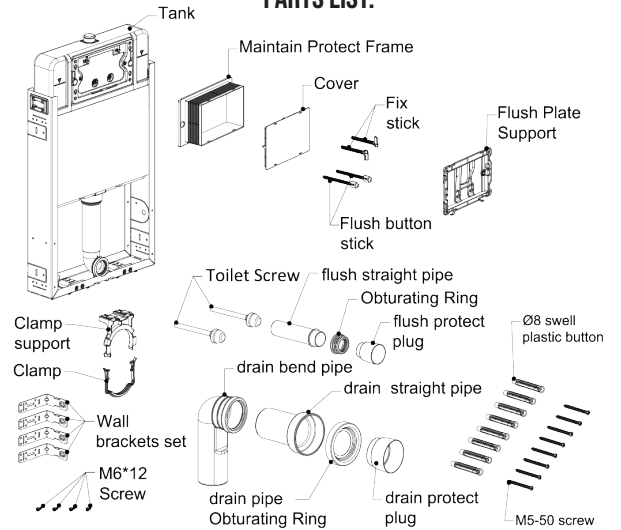

PARTS LIST: