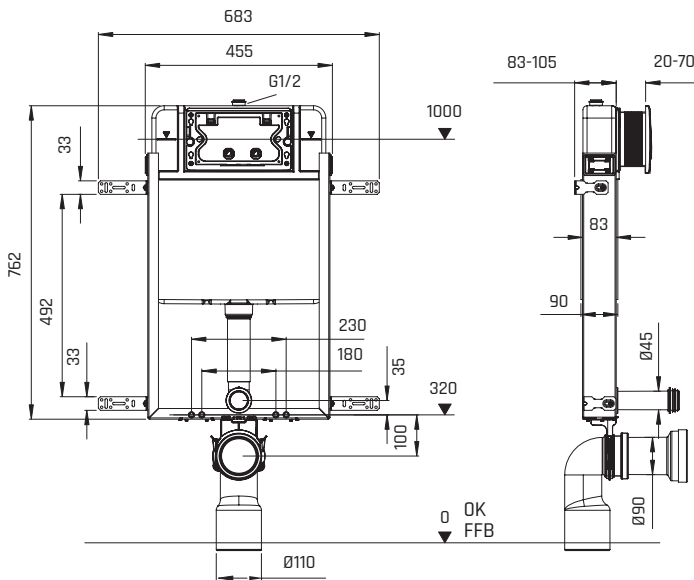

CONCEALED CISTERN