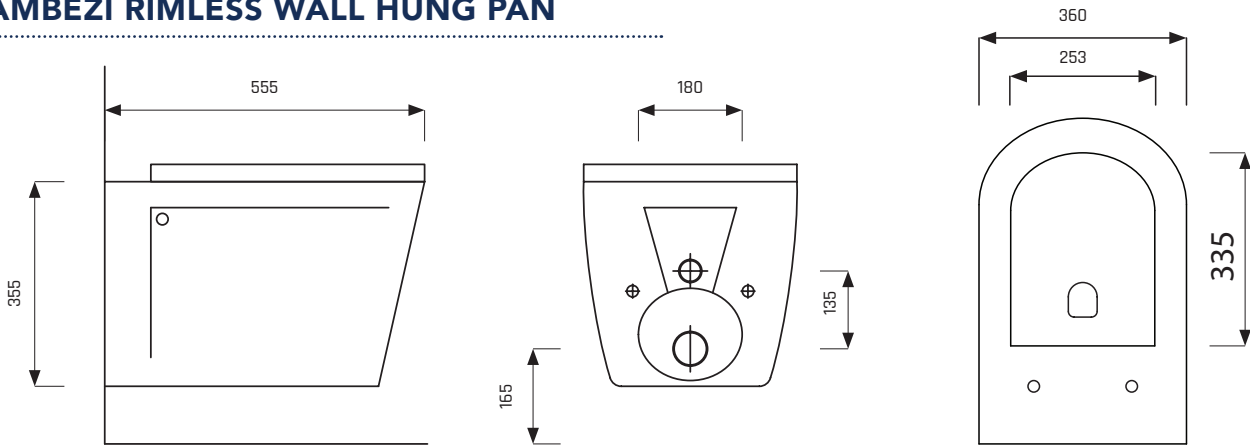

ZAMBEZI RIMLESS WHP COMBO

WITH SOFT CLOSE SEAT, CONCEALED CISTERN
AND ACTUATOR PLATE

ZAMBEZI RIMLESS WALL HUNG PAN