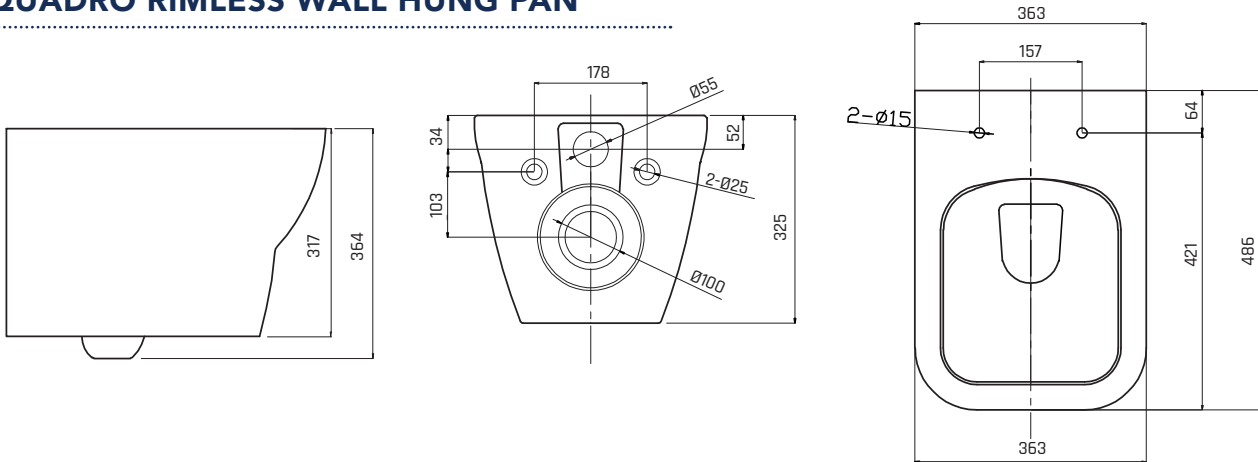

QUADRO RIMLESS WHP COMBO

WITH SOFT CLOSE SEAT, CONCEALED CISTERN
AND ACTUATOR PLATE

QUADRO RIMLESS WALL HUNG PAN