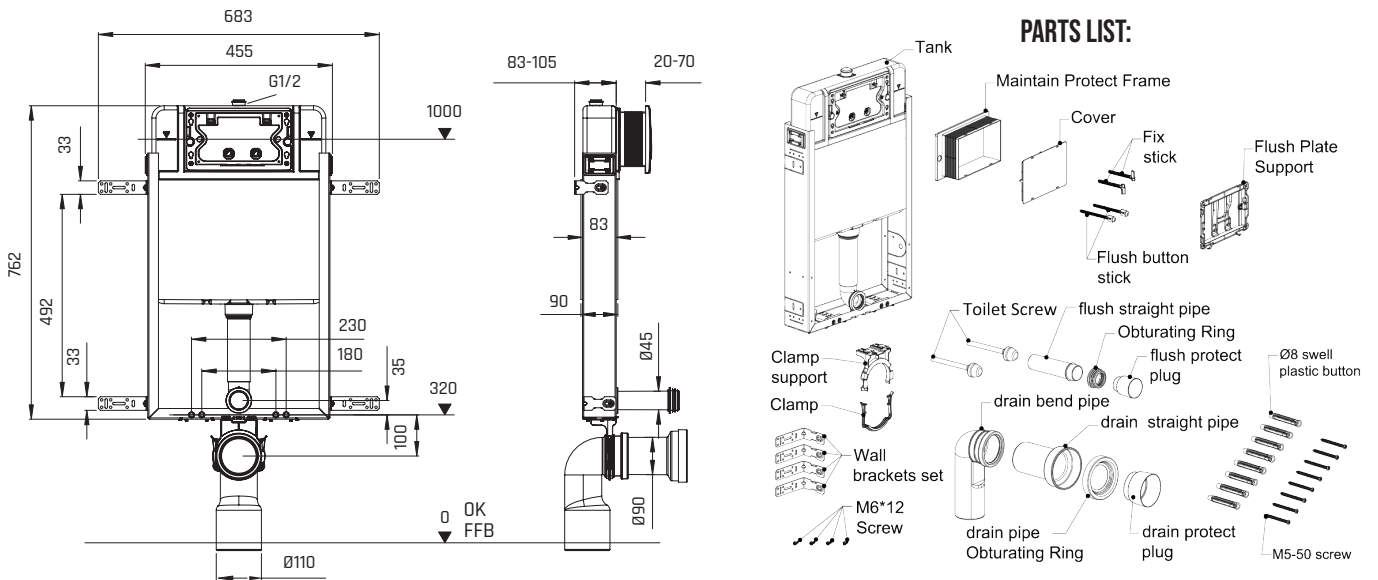

QUADRO RIMLESS WHP COMBO

WITH SOFT CLOSE SEAT, CONCEALED CISTERN
AND ACTUATOR PLATE

QUADRO RIMLESS WALL HUNG PAN

CONCEALED CISTERN

PUREPRESS ACTUATOR PLATE