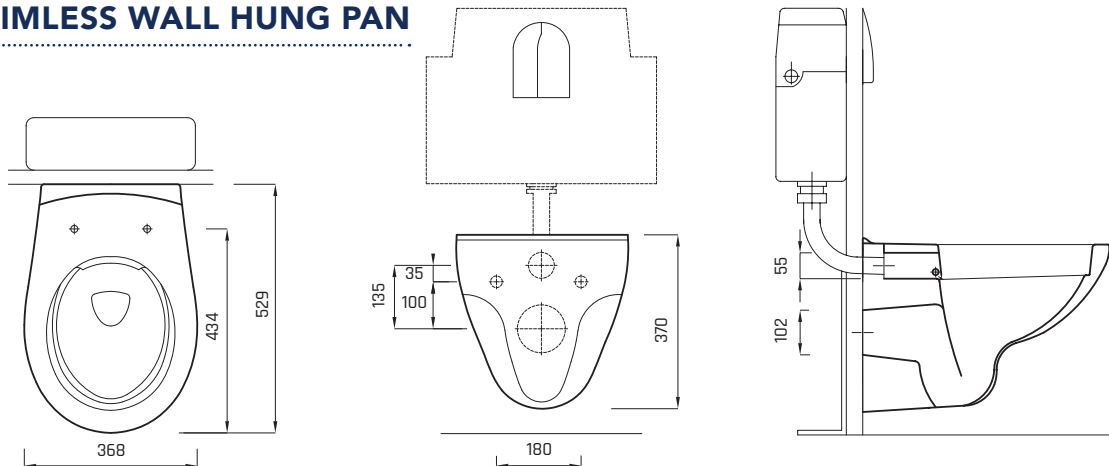

ATLAS GEO RIMLESS WHP COMBO

WITH SOFT CLOSE SEAT 2004, CONCEALED
CISTERN AND WHITE ACTUATOR PLATE

ATLAS GEO RIMLESS WALL HUNG PAN

COLOUR	WHITE
MATERIAL	VITREOUS CHINA
WEIGHT	17.25 KG

W 368 | H 370 | D 529

CONCEALED CISTERN

MATERIAL	HDPE TANK (HIGH-DENSITY POLYETHYLENE)
WEIGHT	8.4 KG

W 455 | H 762 | D 80

PUREPRESS ACTUATOR PLATE

COLOUR	CHOICE OF WHITE, CHROME, OR BLACK
MATERIAL	ABS PLASTIC
WEIGHT	0.4KG

W 245 | H 165 | D 12

COMBO PRODUCT CODE FOR WHITE PUREPRESS ACTUATOR PLATE

COMBO WITH WHITE PUREPRESS ACTUATOR PLATE:
COMB1CONWHGEOUS

ATLAS GEO RIMLESS WALL HUNG PAN

CONCEALED CISTERN

PUREPRESS ACTUATOR PLATE