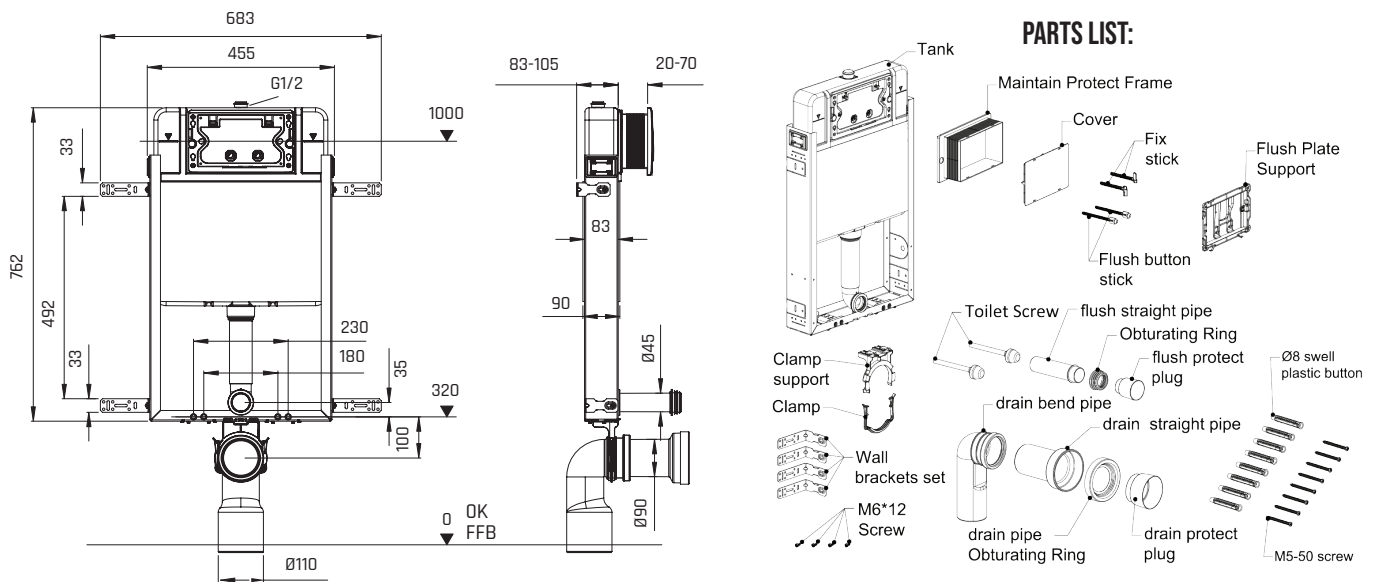

ATLAS GEO RIMLESS WHP COMBO

WITH SOFT CLOSE SEAT 2004, CONCEALED
CISTERN AND WHITE ACTUATOR PLATE

ATLAS GEO RIMLESS WALL HUNG PAN

COLOUR	WHITE
MATERIAL	VITREOUS CHINA
WEIGHT	17.25 KG

W 368 | H 370 | D 529

COMBO PRODUCT CODE FOR WHITE PUREPRESS ACTUATOR PLATE

COMBO WITH WHITE PUREPRESS ACTUATOR PLATE:
COMB1CONWHGEOUS

ATLAS GEO RIMLESS WALL HUNG PAN

CONCEALED CISTERN

PUREPRESS ACTUATOR PLATE