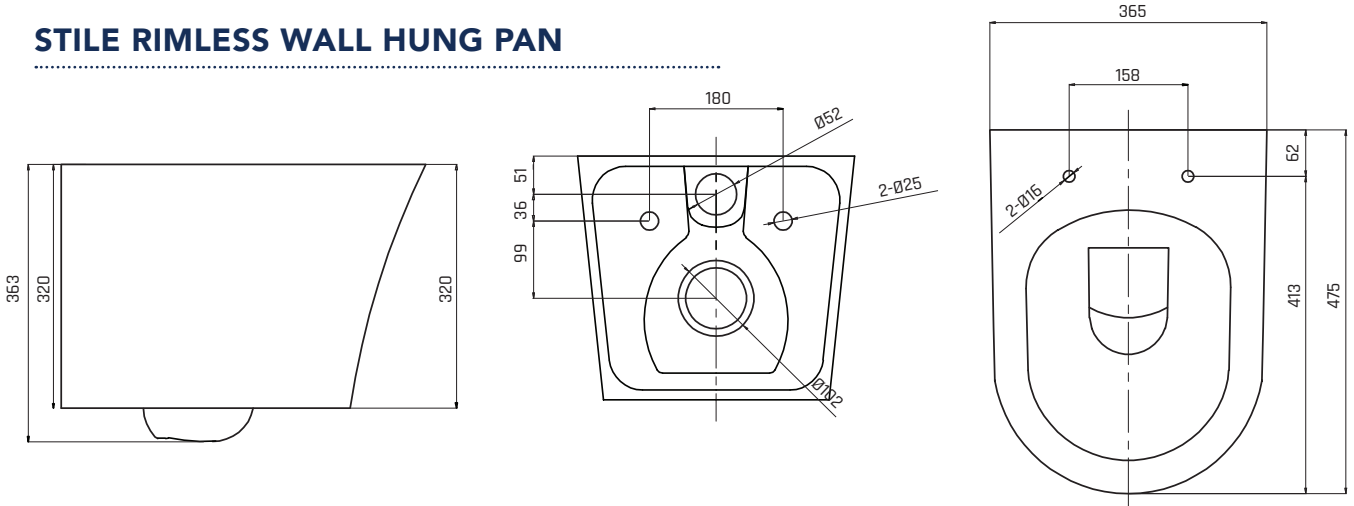

we make bathrooms beautiful

STILE RIMLESS WHP COMBO

WITH SOFT CLOSE SEAT, CONCEALED CISTERN AND ACTUATOR PLATE

STILE RIMLESS WALL HUNG PAN