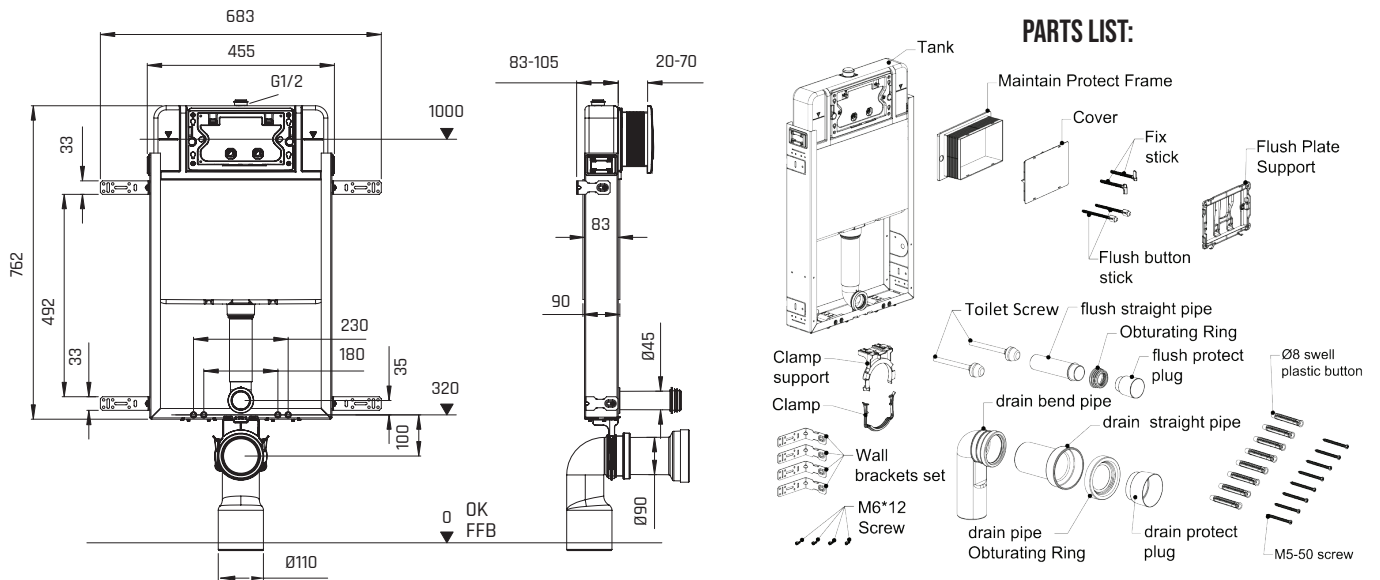

we make bathrooms beautiful

STILE RIMLESS WHP COMBO

WITH SOFT CLOSE SEAT, CONCEALED CISTERN AND ACTUATOR PLATE

STILE RIMLESS WALL HUNG PAN

CONCEALED CISTERN

PUREPRESS ACTUATOR PLATE