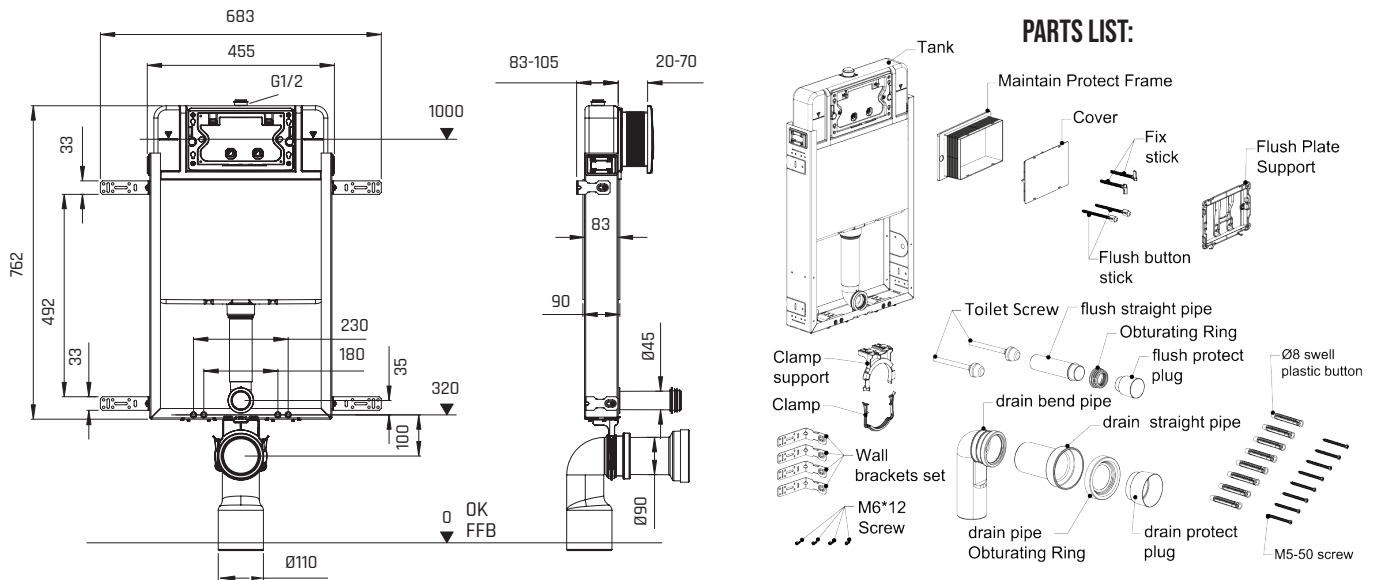

### COMBO PRODUCT CODE: WHITE PUREPRESS ACTUATOR PLATE

**COMBO WITH WHITE PUREPRESS ACTUATOR PLATE:**  
COMB1CONWHGEOUS

**ATLAS GEO RIMLESS WALL HUNG PAN**

**CONCEALED CISTERN**

**PUREPRESS ACTUATOR PLATE**