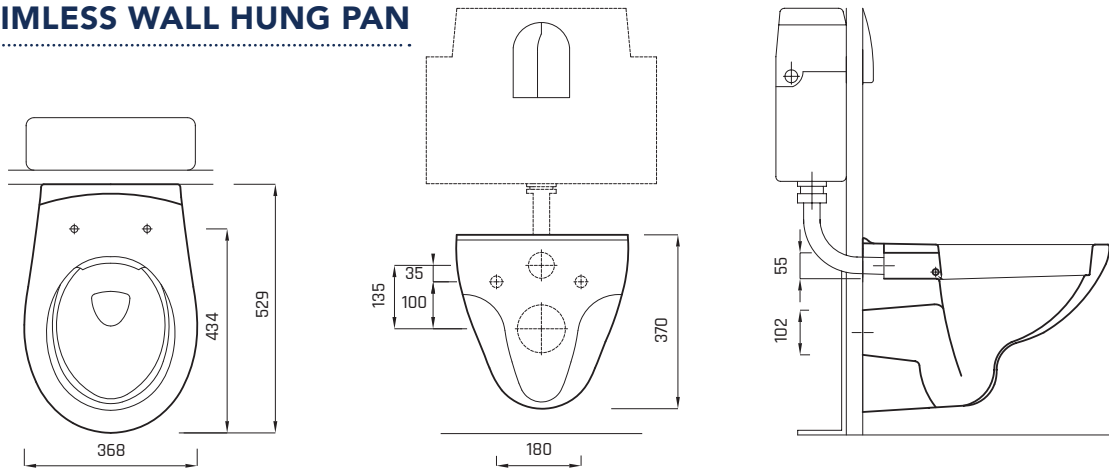

ATLAS GEO RIMLESS WALL HUNG PAN