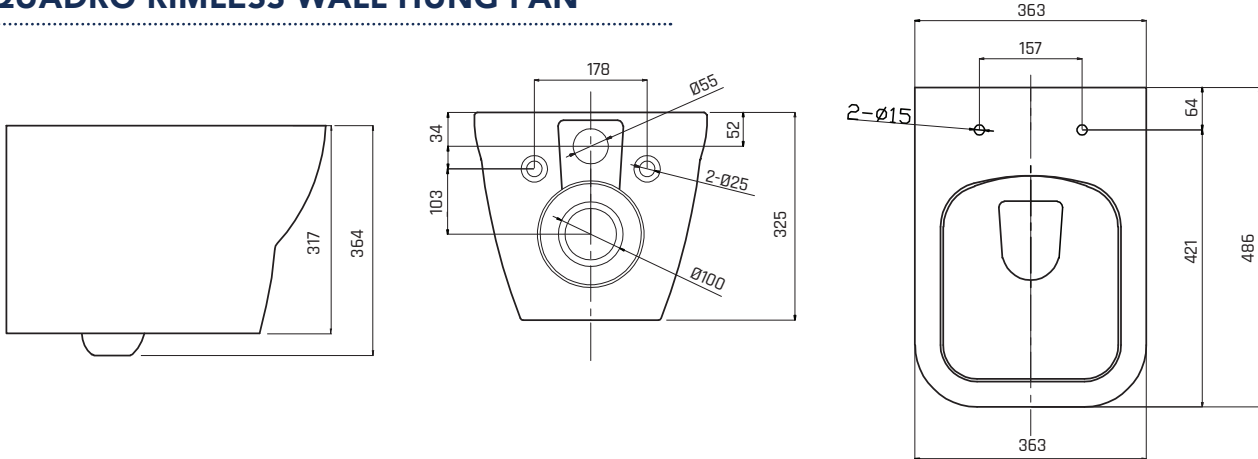

QUADRO RIMLESS WHP COMBO

WITH SOFT CLOSE SEAT, CONCEALED CISTERN AND ACTUATOR PLATE

QUADRO RIMLESS WALL HUNG PAN