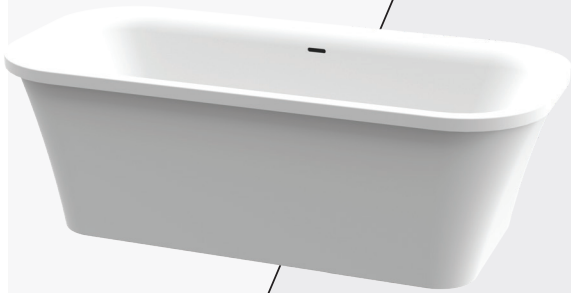

# ADESSO

BATHROOMS  
by **Lecico**

# SINGOLA

FREESTANDING BATH

<b>COLOUR</b>	WHITE
<b>MATERIAL</b>	SANITARY GRADE ACRYLIC
<b>CODE</b>	BATSINGOLA000BS
<b>WEIGHT</b>	41 KG

**L 1690 | H 550 | W 785**

ADESSO RESERVE THE RIGHT TO CHANGE THE PRODUCT WITHOUT NOTIFICATION