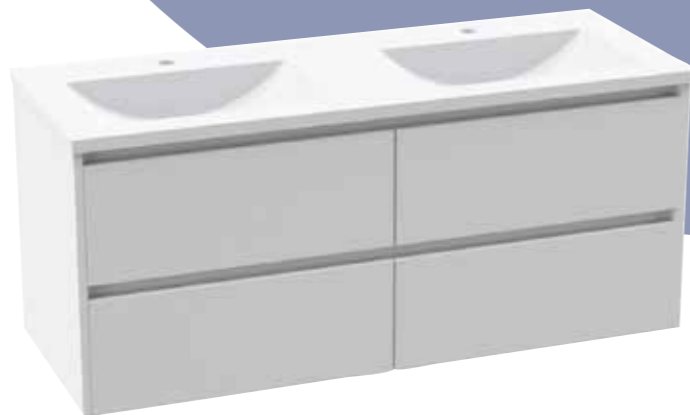

AMPIO 1200MM
WALL HUNG ACRYLIC BASIN & CABINET

CODE CABDUOAMP1200BS | HIGH GLOSS WHITE

- MDF (SupaWood) Cabinet
  - Soft-close runners
- Sanitary Grade Acrylic Basin

W 1200 | D 470 | H 530