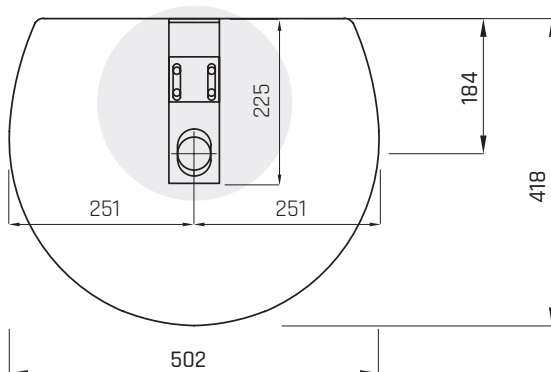

COLOUR	WHITE
MATERIAL	VITREOUS CHINA
CODE	ATLDUOMED0500UE
WEIGHT	9.9KG
TAP HOLES	PRE-PUNCHED
BRACKET COLOUR	WHITE
BRACKET MATERIAL	POWDER-COATED STEEL
BRACKET WEIGHT	0,83KG

NO OVERFLOW. OPTIONAL CONCEALED WALL BRACKETS.
NO CHAINSTAY HOLES.

W 502 | H 177 | D 418

LECICO RESERVE THE RIGHT TO CHANGE THE PRODUCT WITHOUT NOTIFICATION

PLAN BELOW