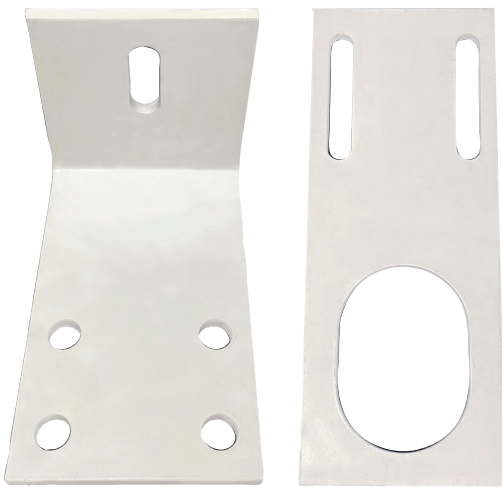

# STABILITY BRACKETS

## CONCEALED 2 PIECE STABILITY BRACKET SET FOR MEDICAL BASINS

(CAN BE USED WITH EITHER 50CM OR 60CM MEDICAL BASIN)

<b>COLOUR</b>	WHITE
<b>MATERIAL</b>	POWDER COATED STEEL
<b>CODE</b>	FIXSPABRKOMEDUS
<b>WEIGHT</b>	0.83KG

- Fixation bolts not supplied
- Both bracket pieces to be used for installation purposes
- Universal bracket size - suitable for both Atlas 50cm and 60cm Medical Basins
- Available with Atlas 50cm Medical Basin: ATLDUOMED0500UE
- Available with Atlas 50cm Medical Basin: ATLDUOMED0600UE