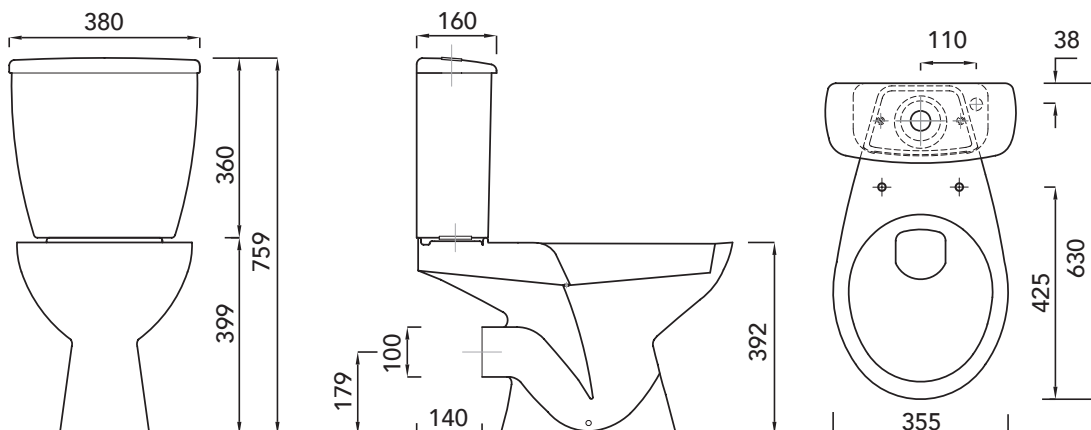

Email us:
info@lecicosa.co.za

Lecico
making bathrooms beautiful

NEON

CC WC AND SEAT BOX SET

(TOP FLUSH DUAL PUSH BUTTON) BOX SET INCLUDING CLOSE COUPLE PAN, CISTERN, DUAL PUSH BUTTON TOP FLUSH MECHANISM, AND SEAT.

■	COLOUR	WHITE
■	MATERIAL PAN	VITREOUS CHINA
■	WEIGHT	14.33 KG
■	CISTERN WEIGHT	9.13 KG
■	SEAT INCLUDED	YES

WC SCREW TO FLOOR, FIXING SCREWS NOT SUPPLIED.

W 380 | H 759 | D 630

▶ QUICK FACTS

- WC made from germ- and scratch-resistant Vitreous China
- Fully glazed interior water trap portion for extra cleanliness and odour control
- Box set convenience – it's all in a box (pan, cistern, mechanism, and seat)
- Easy to clean and replace seat options
- Spares available

Want to chat to us?
Call 021 531 9848

Email us:
info@lecicosa.co.za

Lecico
making bathrooms beautiful

NEON

CC, FF, WC AND ELF SEAT BOX SET
INCLUDING CLOSE COUPLE PAN, FRONT FLUSH
CISTERN, FRONT FLUSH MECHANISM AND SEAT

■ COLOUR	WHITE
■ MATERIAL PAN	VITREOUS CHINA
■ WEIGHT	14.33 KG

■ CISTERN WEIGHT	14.24 KG
■ SEAT INCLUDED	YES

WC SCREW TO FLOOR, FIXING SCREWS NOT SUPPLIED.

■ **W 500 | H 788 | D 410**

▶ QUICK FACTS

- WC made from germ- and scratch-resistant Vitreous China
- Fully glazed interior water trap portion for extra cleanliness and odour control
- Box set convenience – it's all in a box (pan, cistern, mechanism, and seat)
- Easy to clean and replace seat options
- Spares available