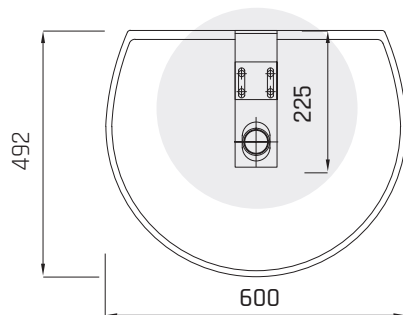

ATLAS

60CM MEDICAL BASIN WITH 2 PIECE BRACKET SET

COLOUR	WHITE
MATERIAL	VITREOUS CHINA
CODE	ATLDUOMED0600UE
WEIGHT	14KG
TAP HOLES	NONE
BRACKET COLOUR	WHITE
BRACKET MATERIAL	POWDER-COATED STEEL
BRACKET WEIGHT	0,83KG

NO OVERFLOW. OPTIONAL CONCEALED WALL BRACKETS.
NO CHAINSTAY HOLES.

Please Note: Tap holes cannot be punched into our
medical basins as they are NOT pre-punched.

W 600 | H 210 | D 492
LECIKO RESERVES THE RIGHT TO CHANGE THE PRODUCT WITHOUT NOTIFICATION

PLAN BELOW