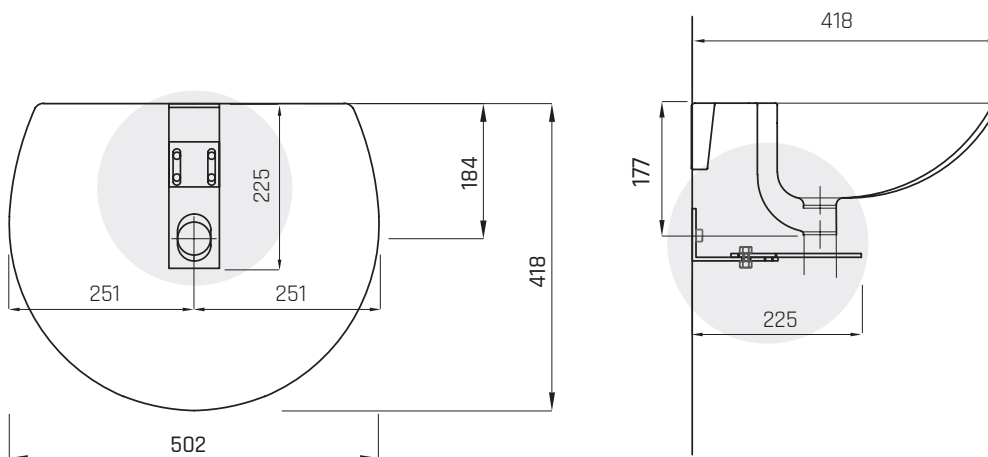

ATLAS

50CM MEDICAL BASIN WITH 2 PIECE BRACKET SET

COLOUR	WHITE
MATERIAL	VITREOUS CHINA
CODE	ATLDUOMED0500UE
WEIGHT	9.9KG
TAP HOLES	NONE
BRACKET COLOUR	WHITE
BRACKET MATERIAL	POWDER-COATED STEEL
BRACKET WEIGHT	0,83KG

NO OVERFLOW. OPTIONAL CONCEALED WALL BRACKETS.
NO CHAINSTAY HOLES.

PLEASE NOTE: Tap holes cannot be punched into our medical basins as they are NOT pre-punched.

W 502 | H 177 | D 418

LECICO RESERVE THE RIGHT TO CHANGE THE PRODUCT WITHOUT NOTIFICATION

PLAN BELOW