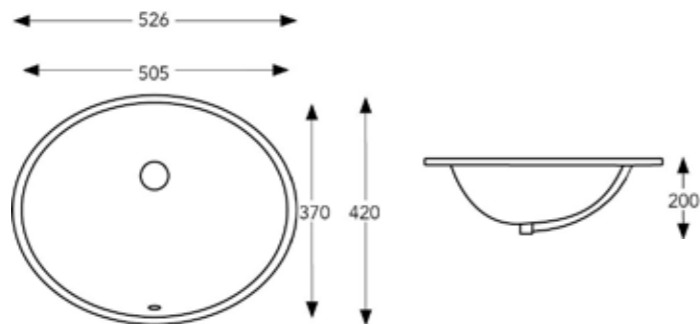

SOTTO UNDER MOUNT

PRODUCT CODE: SOTBASUND0465BC | **W 465 | H 200 | D 340**

The Sotto is an elegantly sleek under-mount basin perfect for adding modern glam to any bathroom.