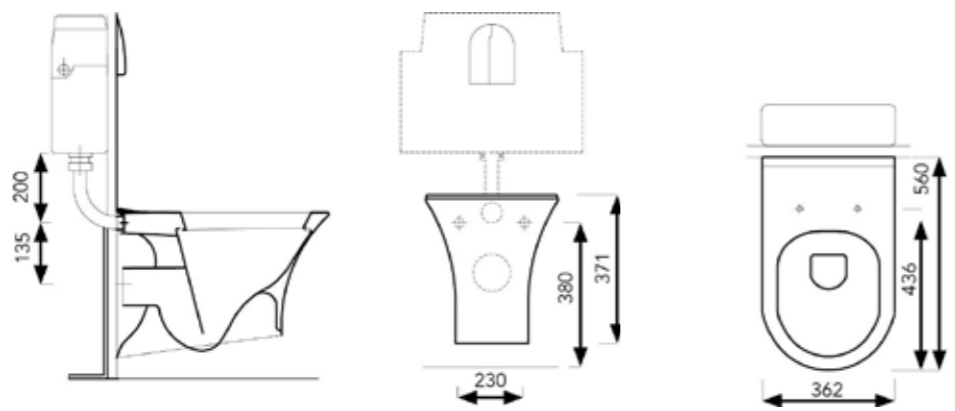

MADISON CLOSE COUPLE WC BOX SET WITH SLIM SOFT CLOSE SEAT (TOP FLUSH DUAL PUSH BUTTON)

PRODUCT CODE: MADBOXDFLOSCSBE | **W 390 | H 804 | D 648**

A beautiful close couple WC with striking simplicity making it a versatile complement to any bathroom.