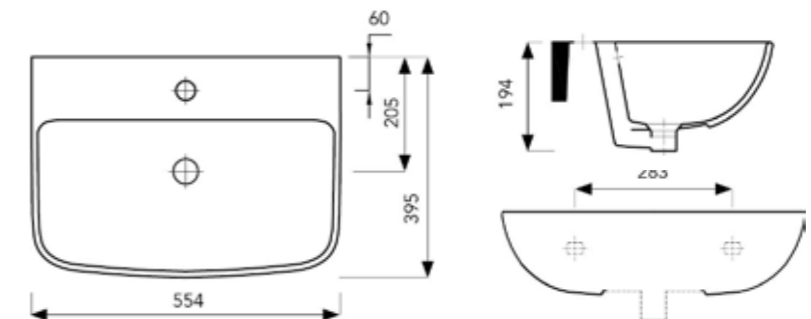

The Sotto is an elegantly sleek under-mount basin perfect for adding modern glam to any bathroom.

**H-LINE 45CM BASIN WITH OPTION OF SEMI-PEDESTAL**

**PRODUCT CODE:** HLIBASWHU1450UE | **W 451 | H 180 | D 348**

An innovative blend of attractively simple lines and perfect practicality.

**H-LINE 55CM BASIN WITH OPTION OF SEMI-PEDESTAL**

**PRODUCT CODE:** HLIBASWHU1550UE | **W 554 | H 194 | D 395**

An extremely versatile and attractive basin that can be incorporated into any bathroom.