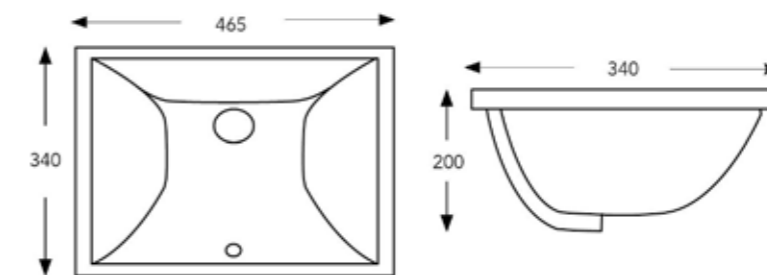

BLYDE UNDER MOUNT

PRODUCT CODE: BLYBASUND0562BC | **W 526 | H 200 | D 420**

The ultimate in contemporary luxury, the Blyde is indulgent, yet practical.

SOTTO UNDER MOUNT

PRODUCT CODE: SOTBASUND0465BC | **W 465 | H 200 | D 340**

The Sotto is an elegantly sleek under-mount basin perfect for adding modern glam to any bathroom.