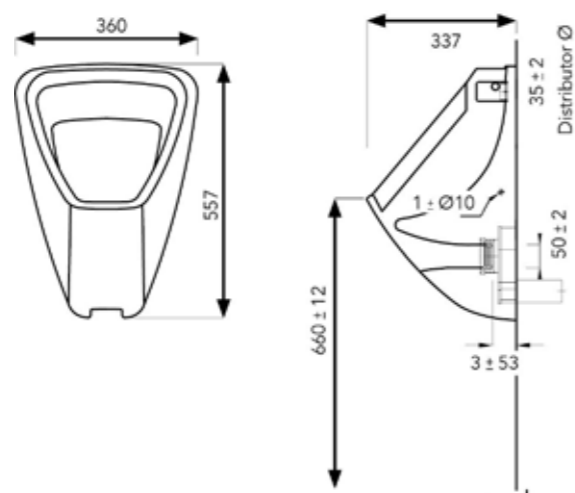

**CARE+** RANGE

**ATLAS RAISED PARAPLEGIC CC & 2-PIECE GRAB RAILS COMBO (DOG-LEG GRAB RAIL AND CISTERN GRAB RAIL)**

PRODUCT CODE: PARSETCCBORAIBE | W 443 | H 855 | D 731

Engineering excellence and thoughtfulness offering maximum practicality and ease-of-use for accessible bathroom solutions.

**GEO URINAL (TOP INLET)**

PRODUCT CODE: GEOURIWHU0TOPUE | W 360 | H 557 | D 337

Inspired by Cubist sculpture, the Lecico Geo brings an unexpectedly artistic and luxurious flair to the normally mundane design language of urinals.

**GEO URINAL**

**PRODUCT CODE:** GEOURIWHU0557UE | **W 360 | H 557 | D 337**

Inspired by Cubist sculpture, the Lecico Geo brings an unexpectedly artistic and luxurious flair to the normally mundane design language of urinals.