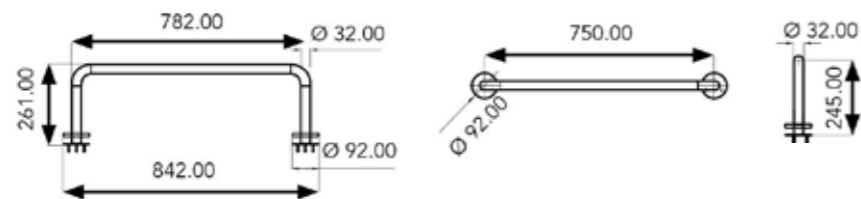

CARE+ RANGE

ATLAS RAISED PARAPLEGIC CC & 2-PIECE GRAB RAILS COMBO (DOG-LEG GRAB RAIL AND CISTERN GRAB RAIL)

PRODUCT CODE: PARSETCCBORAIBE | W 443 | H 855 | D 731

Engineering excellence and thoughtfulness offering maximum practicality and ease-of-use for accessible bathroom solutions.