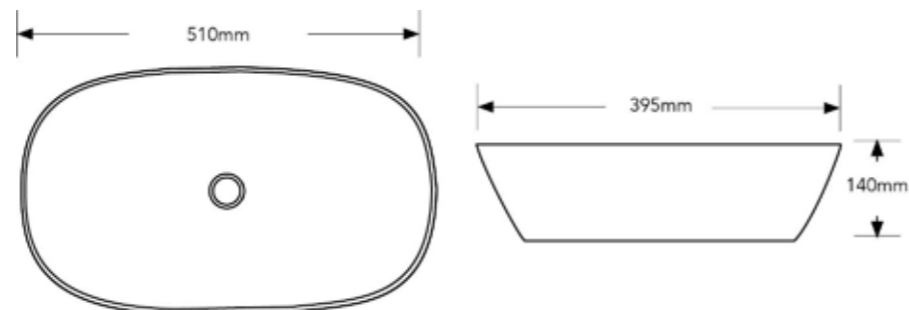

LIMPOPO COUNTER TOP BASIN

PRODUCT CODE: LIMBASCTO1400BC | W 400 | H 120 | D 400

A graceful counter top basin that adds simple and contemporary beauty to the bathroom.