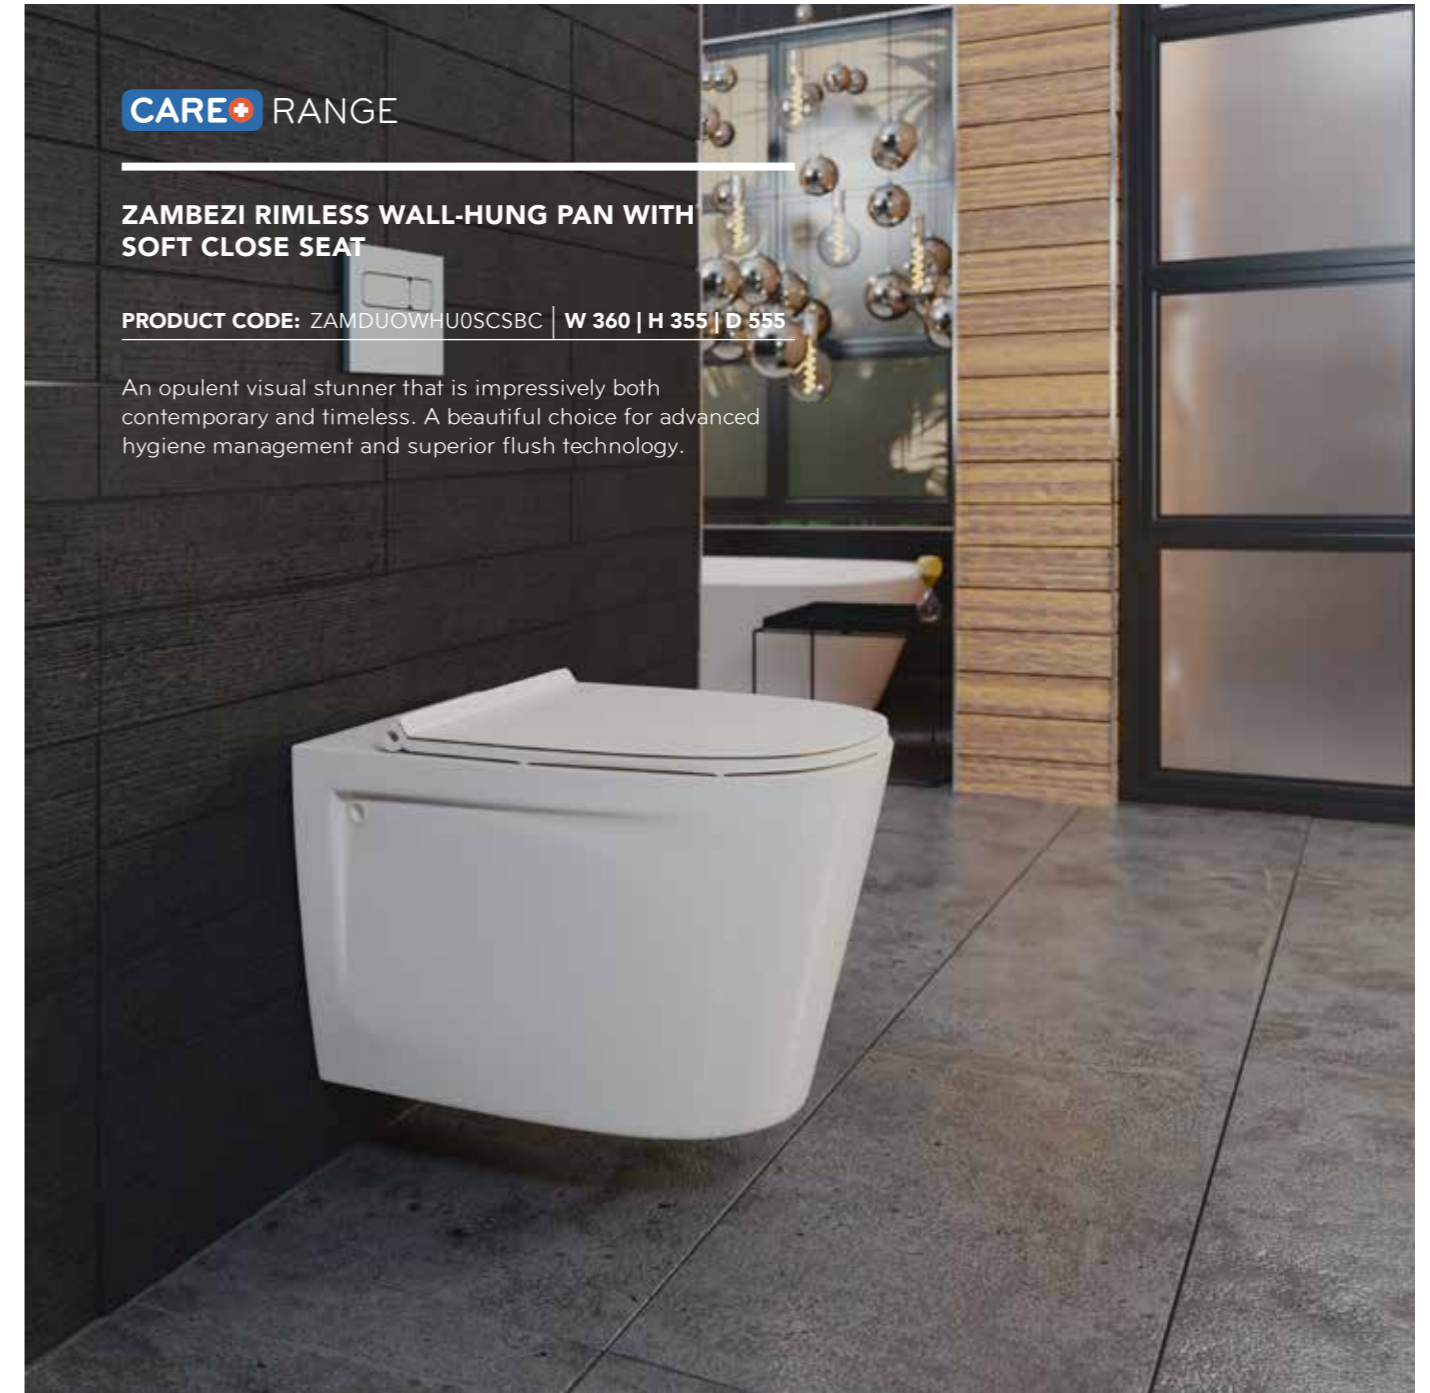

**Seat not included.** We recommend the MDF Seat, please request: CHISEASTDOMDFUC

A bespoke close couple WC with a distinctive aesthetic accent. Transcending fashion and fads, the New Hamilton provides a stylish vintage glam aesthetic.

**CARE+** RANGE

**VOLTA RIMLESS WALL-HUNG PAN WITH SOFT CLOSE SEAT**

**PRODUCT CODE:** VOLDUOWHU0SCSBC | **W 345 | H 340 | D 510**

Simple, yet eye-catching, the Volta epitomises a contemporary and harmonious design language. An ideal choice for advanced hygiene management and superior flush technology.

**CARE+** RANGE

**ZAMBEZI RIMLESS WALL-HUNG PAN WITH SOFT CLOSE SEAT**

**PRODUCT CODE:** ZAMDUOWHU0SCSBC | **W 360 | H 355 | D 555**

An opulent visual stunner that is impressively both contemporary and timeless. A beautiful choice for advanced hygiene management and superior flush technology.