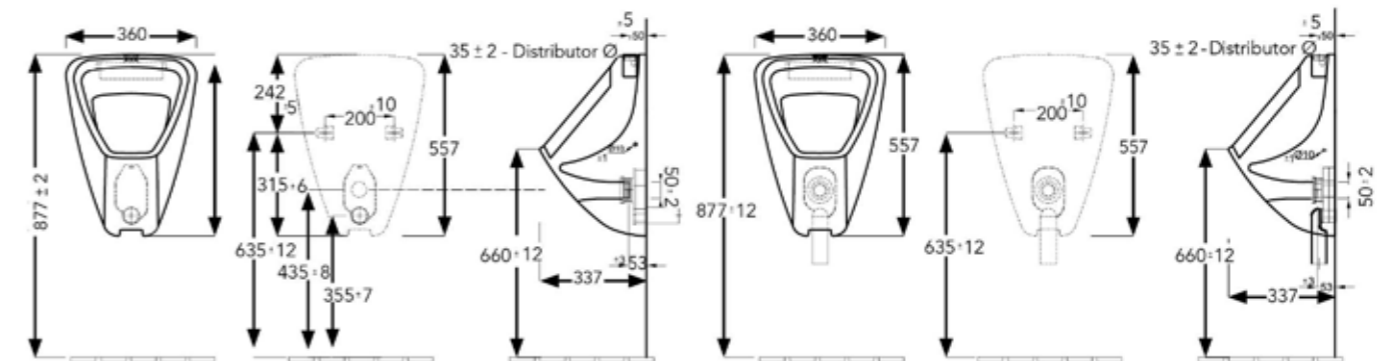

**CARE+** RANGE

**ZAMBEZI RIMLESS WALL-HUNG PAN WITH SOFT CLOSE SEAT**

**PRODUCT CODE:** ZAMDUOWHU0SCSBC | **W 360 | H 355 | D 555**

An opulent visual stunner that is impressively both contemporary and timeless. A beautiful choice for advanced hygiene management and superior flush technology.

**CARE+** RANGE

**ATLAS RAISED PARAPLEGIC CC & 2-PIECE GRAB RAILS COMBO (DOG-LEG GRAB RAIL AND CISTERN GRAB RAIL)**

PRODUCT CODE: PARSETCCBORAIBE | W 443 | H 855 | D 731

Engineering excellence and thoughtfulness offering maximum practicality and ease-of-use for accessible bathroom solutions.

**GEO URINAL (TOP INLET)**

PRODUCT CODE: GEOURIWHU0TOPUE | W 360 | H 557 | D 337

Inspired by Cubist sculpture, the Lecico Geo brings an unexpectedly artistic and luxurious flair to the normally mundane design language of urinals.