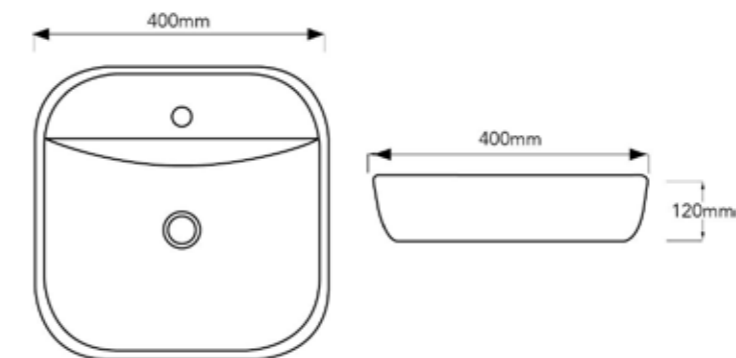

NILE COUNTER TOP BASIN GLOSS WHITE

PRODUCT CODE: NILBASCTO0510BC | W 510 | H 140 | D 395

With its contemporary organic shape, the Nile is a beautiful statement piece basin.

LIMPOPO COUNTER TOP BASIN

PRODUCT CODE: LIMBASCTO1400BC | W 400 | H 120 | D 400

A graceful counter top basin that adds simple and contemporary beauty to the bathroom.