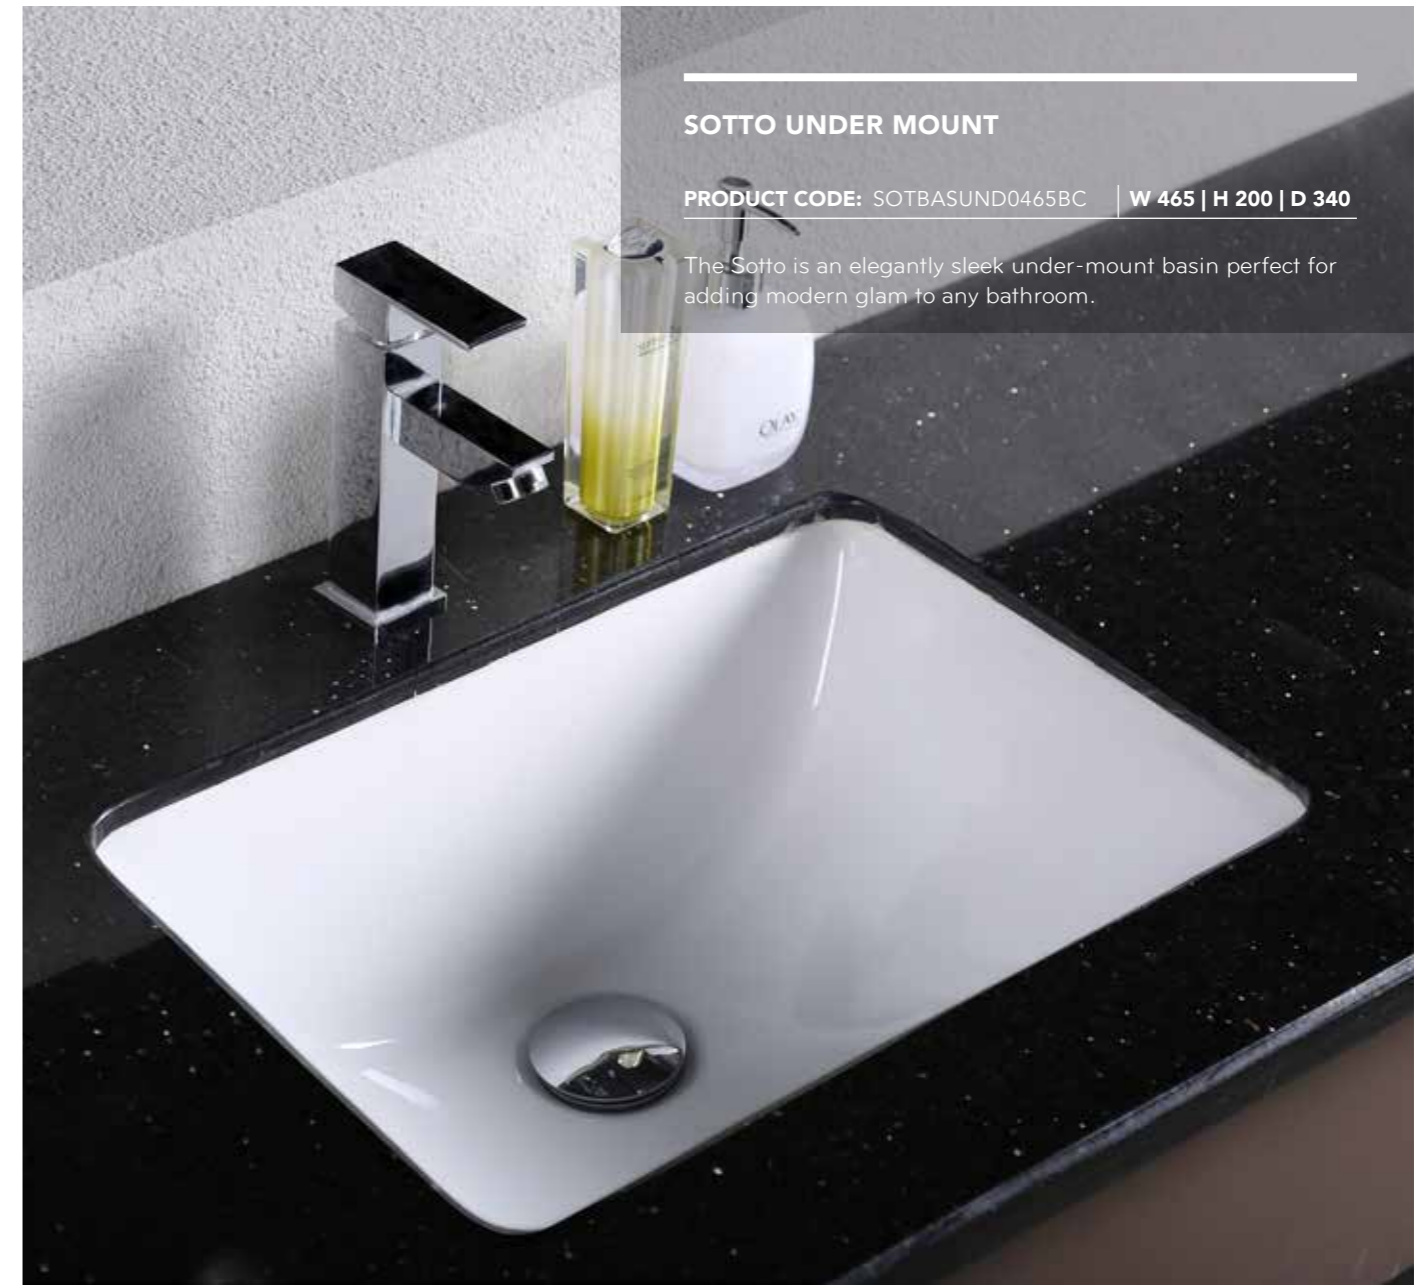

SOTTO UNDER MOUNT

PRODUCT CODE: SOTBASUND0465BC | **W 465 | H 200 | D 340**

The Sotto is an elegantly sleek under-mount basin perfect for adding modern glam to any bathroom.