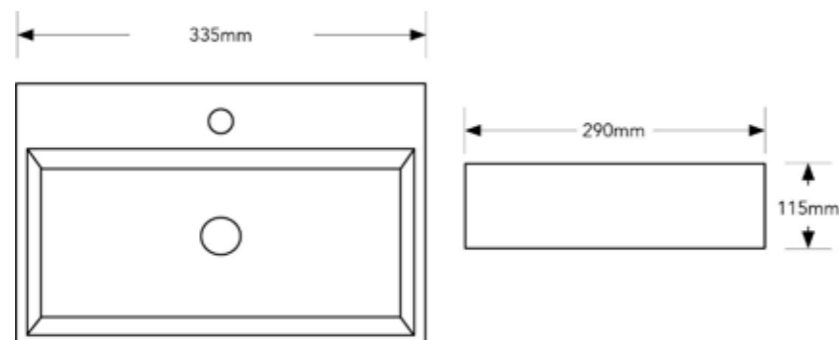

TSOMO COUNTER TOP BASIN

PRODUCT CODE: TSOBASCTO1335BC | **W 335 | H 115 | D 290**

A charming and space-saving counter top basin that is both simple and strong in form.