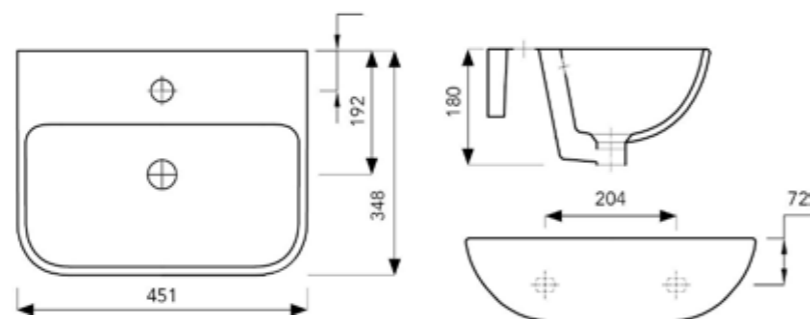

H-LINE 45CM BASIN WITH OPTION OF SEMI-PEDESTAL

PRODUCT CODE: HLIBASWHU1450UE | **W 451 | H 180 | D 348**

An innovative blend of attractively simple lines and perfect practicality.