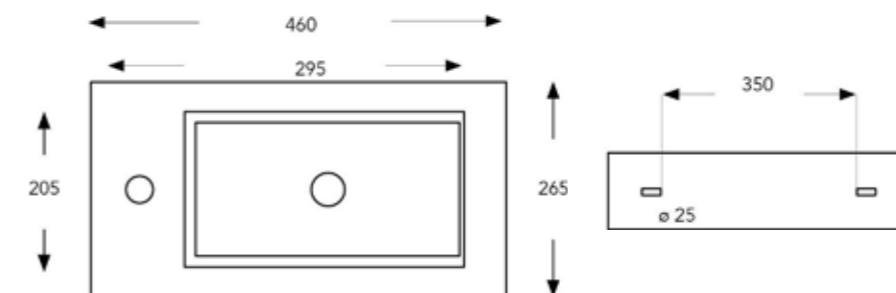

TUGELA COUNTER TOP BASIN

PRODUCT CODE: TUGBASCTO1560BC | **W 460 | H 110 | D 265**

Designed for space-saving practicality, the Tugela is a contemporary and versatile option for petite bathroom spaces.