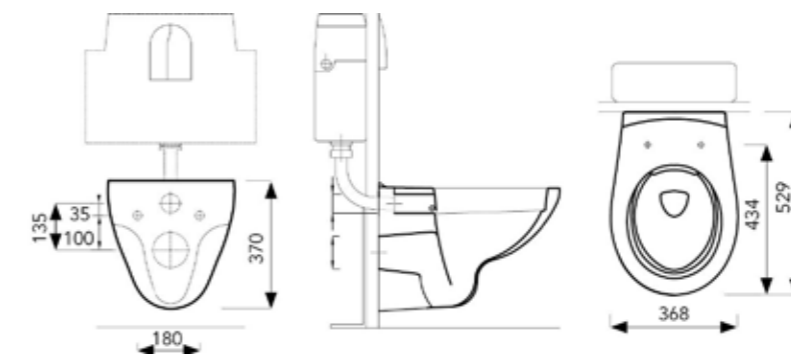

**ATLAS VENEZIA CLOSE COUPLE WC SET  
(TOP FLUSH DUAL PUSH BUTTON)**

**PAN:** ATLPANFLO0000UE | **W 405 | H 815 | D 682**

**CISTERN:** VENCISDFL0000UE

Save water and money! Maximum and proven water saving functionality.

COMFORT ROUND CLOSE COUPLE WC  
WITH SOFT CLOSE SEAT BOX SET  
(TOP FLUSH DUAL PUSH BUTTON)

CARE+ RANGE

GEO RIMLESS WALL-HUNG PAN

PRODUCT CODE: GEOPANWHUORIMBE | W 368 | H 370 | D 529

Timeless elegance combined with advanced hygiene management and superior flush technology.