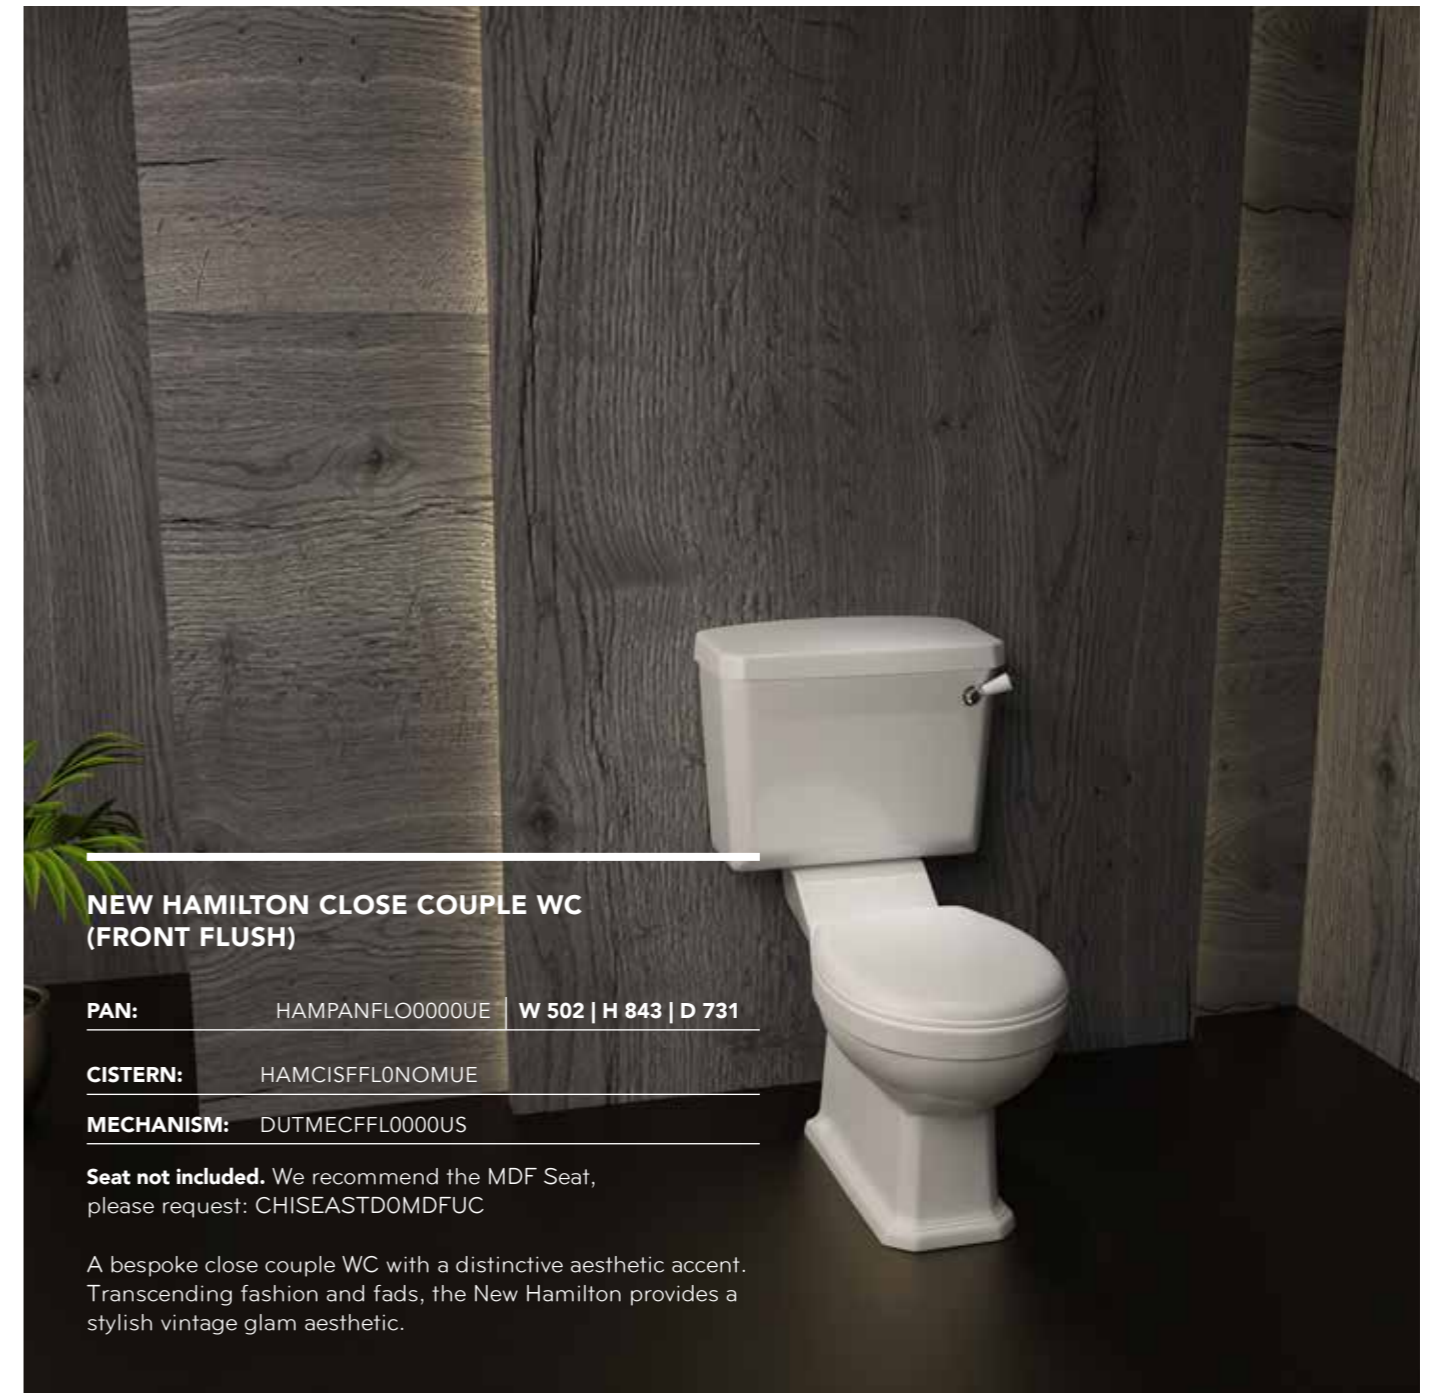

**NEW HAMILTON CLOSE COUPLE WC
(FRONT FLUSH)**

PAN: HAMPANFLO0000UE | **W 502 | H 843 | D 731**

CISTERN: HAMCISFFL0NOMUE

MECHANISM: DUTMECFFL0000US

Seat not included. We recommend the MDF Seat, please request: CHISEASTDOMDFUC

A bespoke close couple WC with a distinctive aesthetic accent. Transcending fashion and fads, the New Hamilton provides a stylish vintage glam aesthetic.