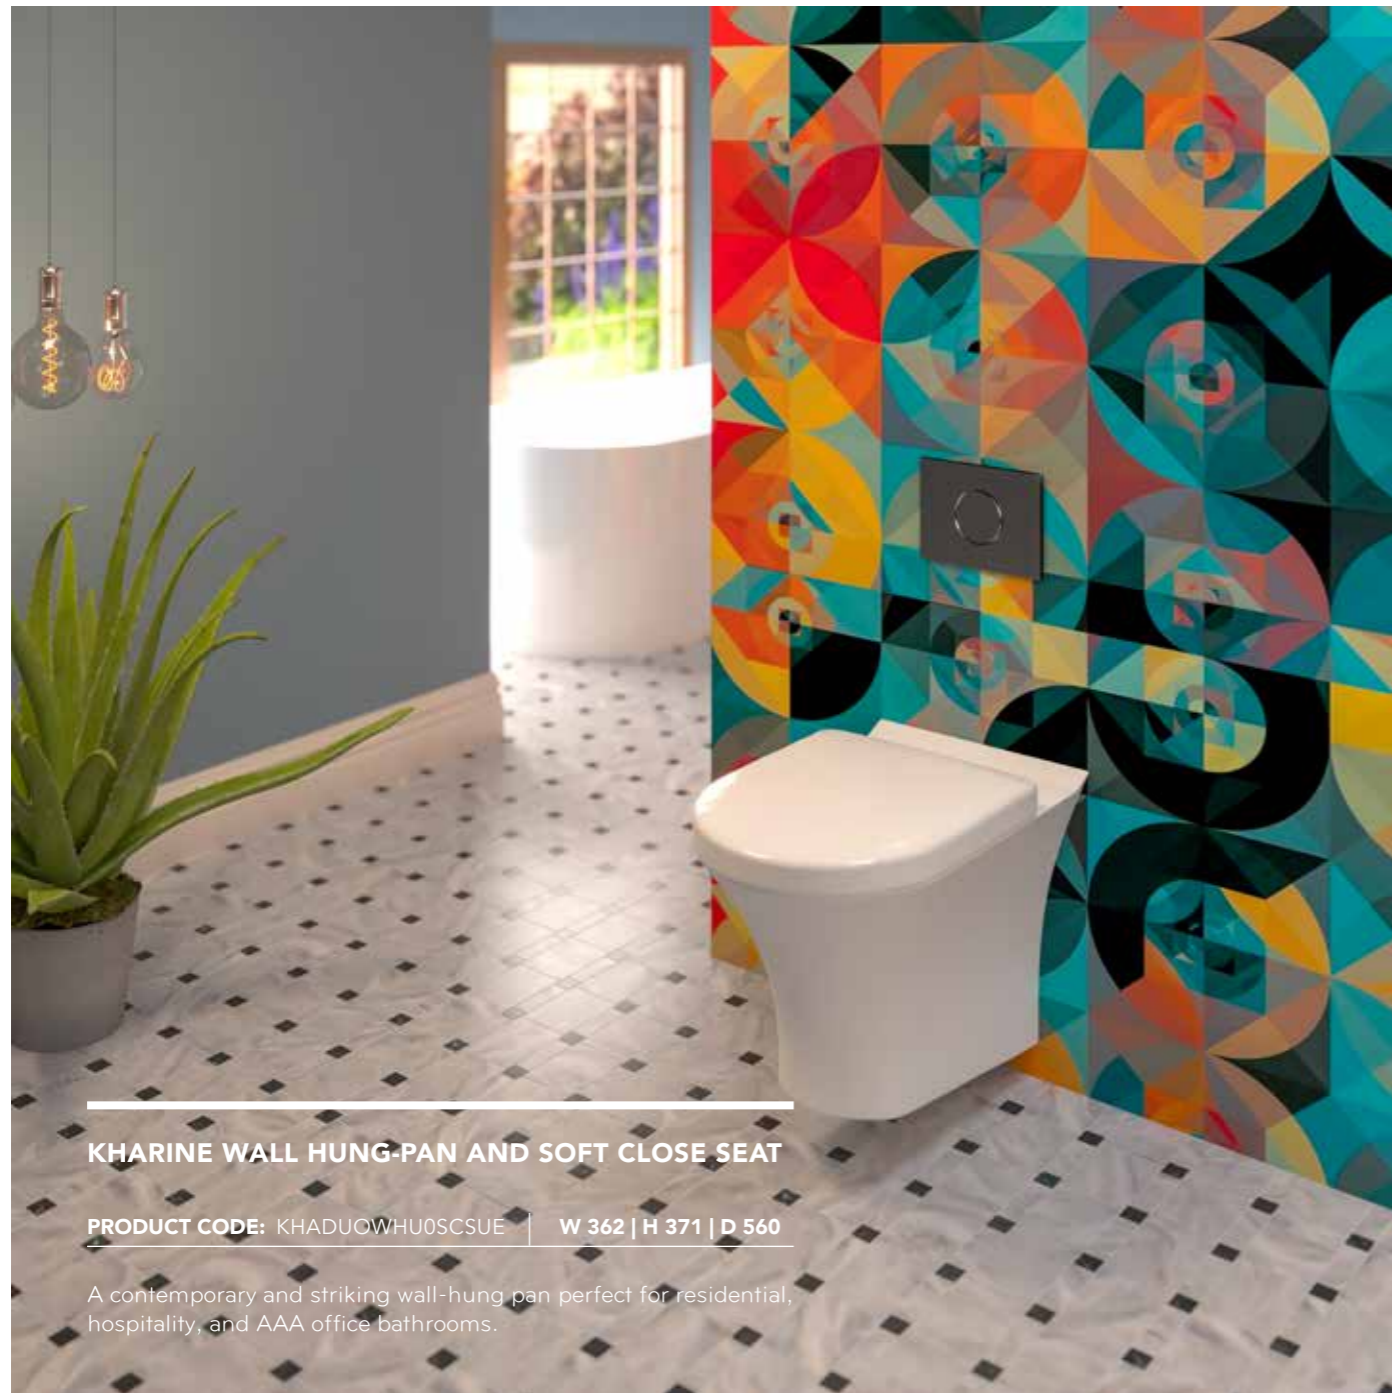

COMFORT ROUND CLOSE COUPLE WC  
WITH SOFT CLOSE SEAT BOX SET  
(TOP FLUSH DUAL PUSH BUTTON)

CARE+ RANGE

GEO RIMLESS WALL-HUNG PAN

PRODUCT CODE: GEOPANWHUORIMBE | W 368 | H 370 | D 529

Timeless elegance combined with advanced hygiene management and superior flush technology.