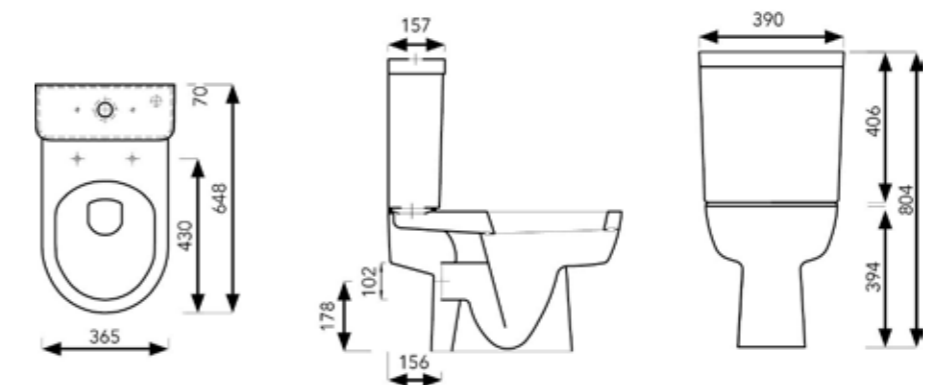

**MADISON CLOSE COUPLE WC BOX SET WITH SLIM SOFT CLOSE SEAT (TOP FLUSH DUAL PUSH BUTTON)**

**PRODUCT CODE:** MADBOXDFLOSCSBE | **W 390 | H 804 | D 648**

A beautiful close couple WC with striking simplicity making it a versatile complement to any bathroom.