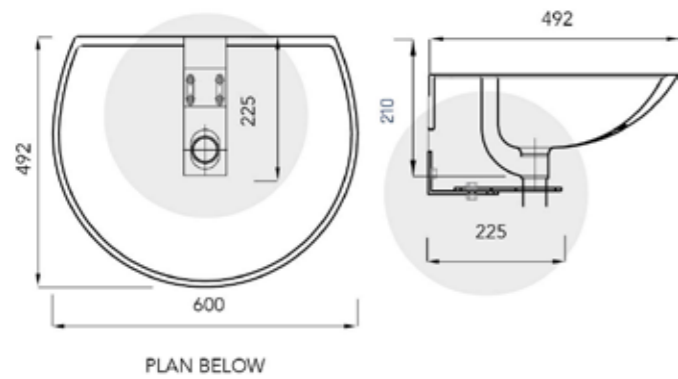

**CARE+ RANGE**

**ATLAS 60CM MEDICAL BASIN WITH 2-PIECE CONCEALED STABILITY BRACKETS COMBO**

**PRODUCT CODE:** ATLDUOMED0600UE | **W 600 | H 210 | D 492**

A generously sized, fit-for-purpose basin designed for health and medical environments. Perfect functionality in terms of maximum cleanliness and germ avoidance.