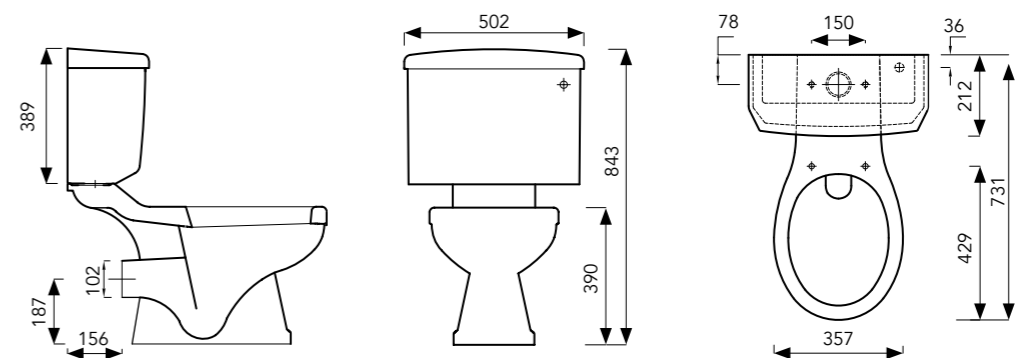

**NEW HAMILTON CLOSE COUPLE WC
(FRONT FLUSH)**

PAN: HAMPANFLO0000UE | **W 502 | H 843 | D 731**

CISTERN: HAMCISFFL0NOMUE

MECHANISM: DUTMECFFL0000US

Seat not included. We recommend the MDF Seat, please request: CHISEASTDOMDFUC

A bespoke close couple WC with a distinctive aesthetic accent. Transcending fashion and fads, the New Hamilton provides a stylish vintage glam aesthetic.