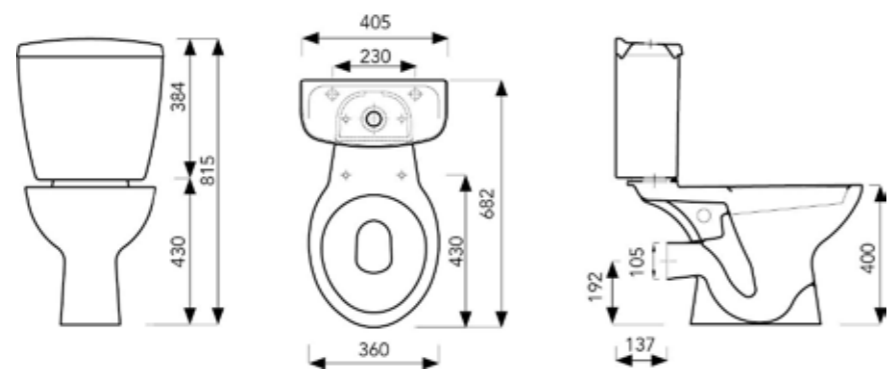

A charming and space-saving counter top basin that is both simple and strong in form.

**TUGELA COUNTER TOP BASIN**

**PRODUCT CODE:** TUGBASCTO1560BC | **W 460 | H 110 | D 265**

Designed for space-saving practicality, the Tugela is a contemporary and versatile option for petite bathroom spaces.

**ATLAS VENEZIA CLOSE COUPLE WC SET  
(TOP FLUSH DUAL PUSH BUTTON)**

**PAN:** ATLPANFLO0000UE | **W 405 | H 815 | D 682**

**CISTERN:** VENCISDFL0000UE

Save water and money! Maximum and proven water saving functionality.