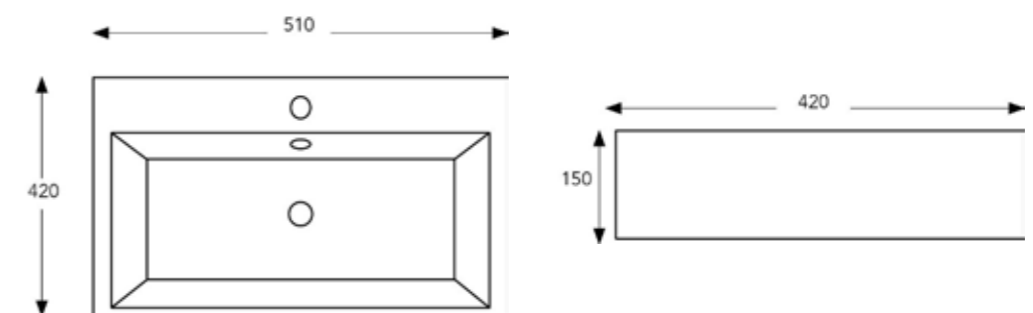

CARE+ RANGE

ATLAS 60CM MEDICAL BASIN WITH 2-PIECE CONCEALED STABILITY BRACKETS COMBO

PRODUCT CODE: ATLDUOMED0600UE | **W 600 | H 210 | D 492**

A generously sized, fit-for-purpose basin designed for health and medical environments. Perfect functionality in terms of maximum cleanliness and germ avoidance.

BORDO COUNTER TOP BASIN

PRODUCT CODE: BORBASCTO1510BC | **W 510 | H 150 | D 420**

An impressively beautiful and versatile counter top basin with timeless and striking shape and lines.