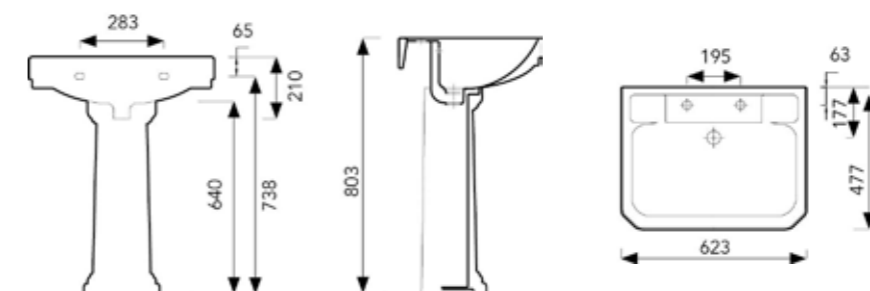

NEW HAMILTON 63CM BASIN & FULL PEDESTAL

1 TAP HOLE CODE: HAMBASWHU1630UE | **W 623 | H 803 | D 477**

2 TAP HOLE CODE: HAMBASWHU2630UE

PEDESTAL: HAMPEDFUL0000UE

A graceful counter top basin that adds simple and contemporary beauty to the bathroom.