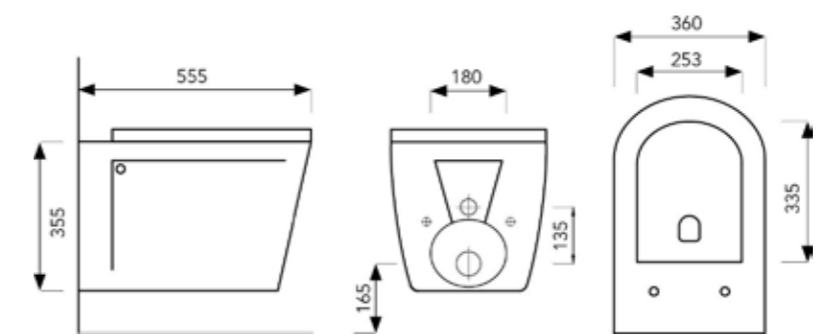

**CARE+** RANGE

**VOLTA RIMLESS WALL-HUNG PAN WITH SOFT CLOSE SEAT**

**PRODUCT CODE:** VOLDUOWHU0SCSBC | **W 345 | H 340 | D 510**

Simple, yet eye-catching, the Volta epitomises a contemporary and harmonious design language. An ideal choice for advanced hygiene management and superior flush technology.

**CARE+** RANGE

**ZAMBEZI RIMLESS WALL-HUNG PAN WITH SOFT CLOSE SEAT**

**PRODUCT CODE:** ZAMDUOWHU0SCSBC | **W 360 | H 355 | D 555**

An opulent visual stunner that is impressively both contemporary and timeless. A beautiful choice for advanced hygiene management and superior flush technology.