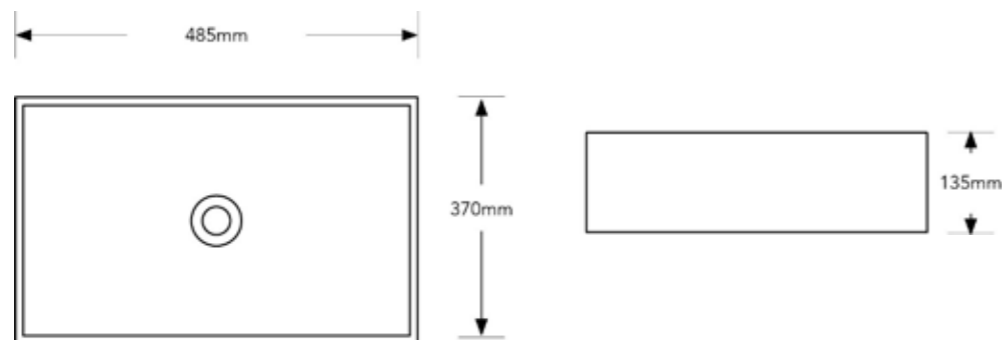

INDWE COUNTER TOP BASIN

PRODUCT CODE: INDBASCTOP0470BC | **W 485 | H 135 | D 370**

Exceedingly lovely, the Indwe is notable for its pleasing and contemporary design language.

NEW HAMILTON 63CM BASIN & FULL PEDESTAL

1 TAP HOLE CODE: HAMBASWHU1630UE | **W 623 | H 803 | D 477**

2 TAP HOLE CODE: HAMBASWHU2630UE

PEDESTAL: HAMPEDFUL0000UE

A graceful counter top basin that adds simple and contemporary beauty to the bathroom.