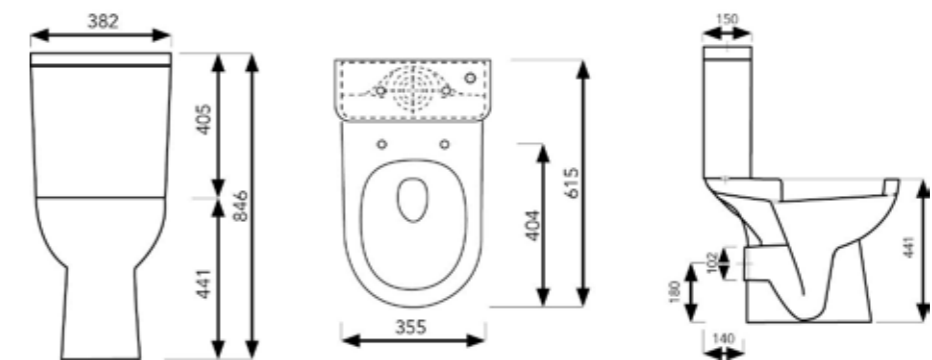

**ATLAS VENEZIA CLOSE COUPLE WC SET
(TOP FLUSH DUAL PUSH BUTTON)**

PAN: ATLPANFLO0000UE | **W 405 | H 815 | D 682**

CISTERN: VENCISDFL0000UE

Save water and money! Maximum and proven water saving functionality.

CARE+ RANGE

**COMFORT ROUND CLOSE COUPLE WC WITH
SOFT CLOSE SEAT BOX SET (TOP FLUSH DUAL
PUSH BUTTON)**

PRODUCT CODE: COMBOXDFL0SCSBE | **W 382 | H 846 | D 615**

Supremely stylish and impressively comfortable, the Comfort is the most desirable raised height, close couple WC.