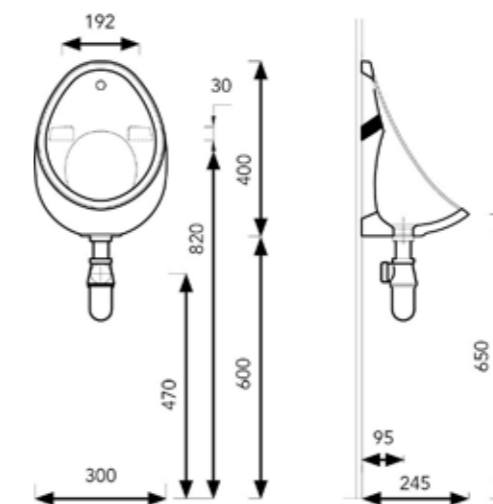

GEO URINAL

PRODUCT CODE: GEOURIWHU0557UE | **W 360 | H 557 | D 337**

Inspired by Cubist sculpture, the Lecico Geo brings an unexpectedly artistic and luxurious flair to the normally mundane design language of urinals.

BS 40 URINAL

TOP ENTRY SPREADER: ATLBOXURI0T40BE | **W 300 | H 400 | D 245**

BACK ENTRY SPREADER: ATLBOXURI0B40BE

Germ, stain and scratch-resistant, the BS 40 is a versatile and practical urinal.