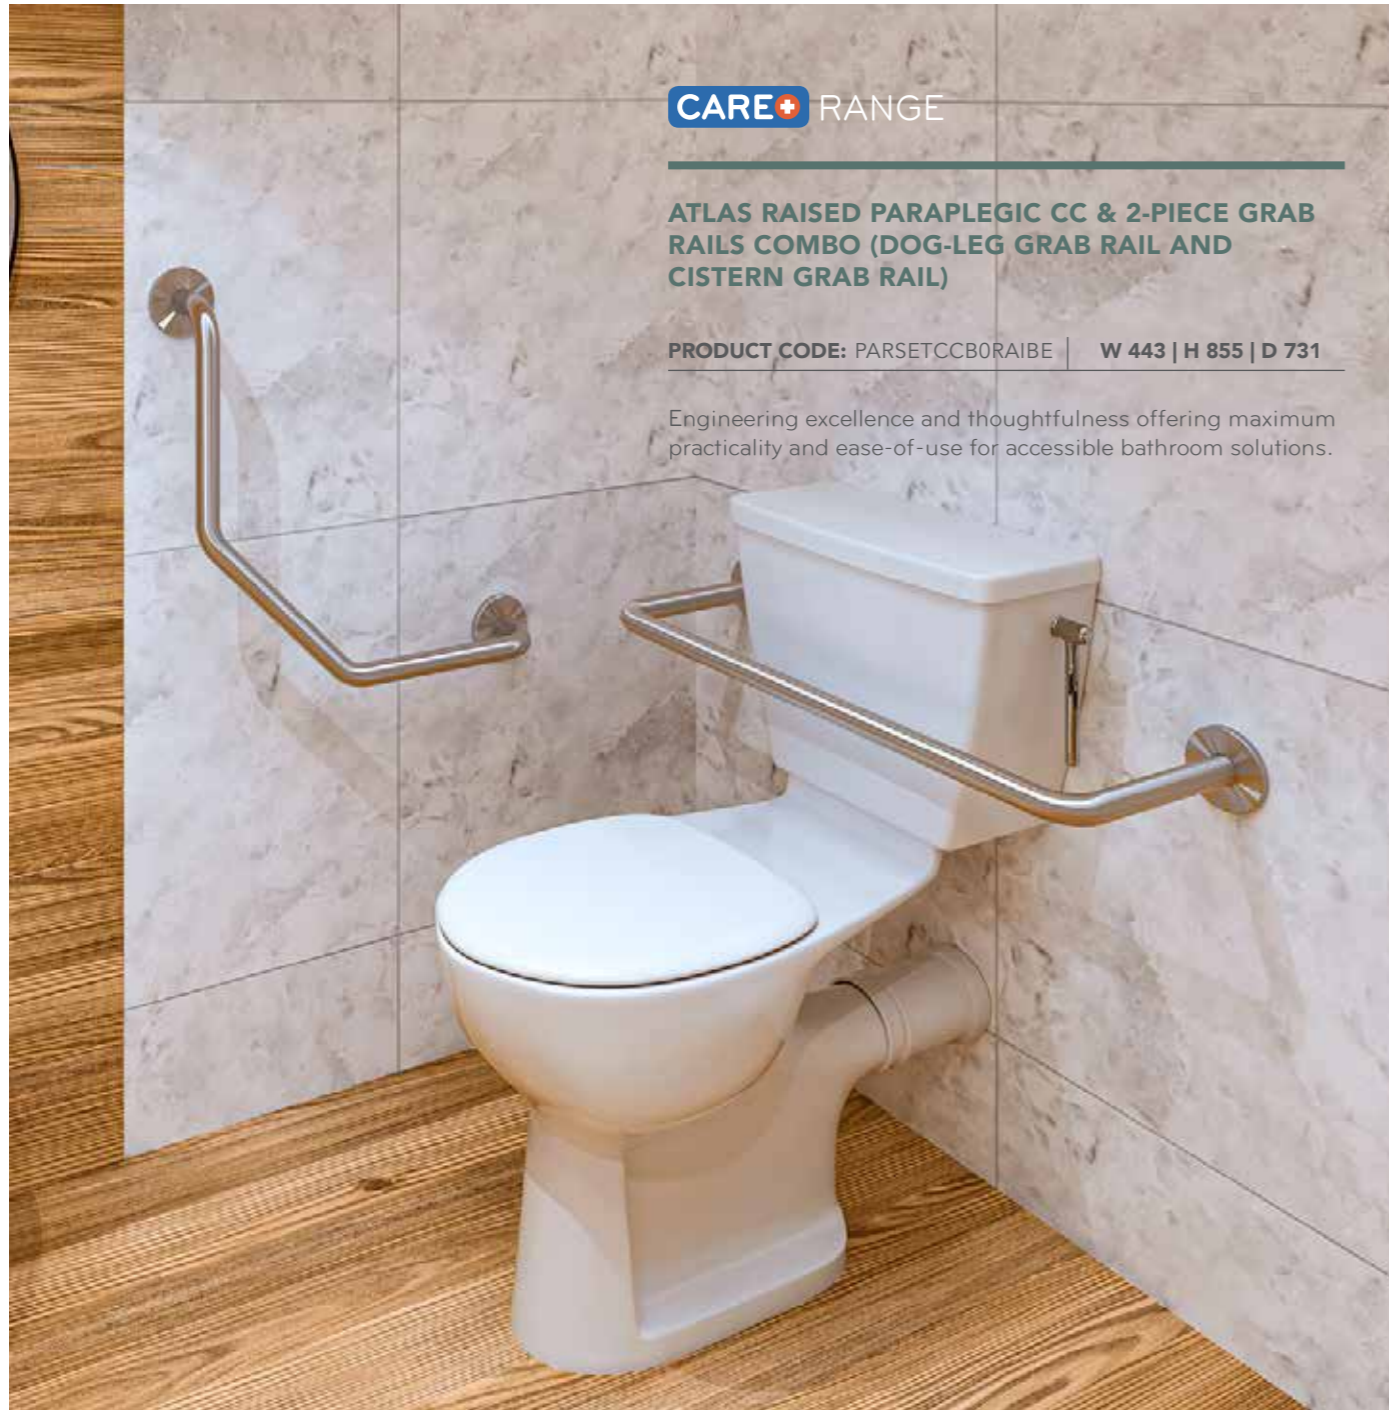

**CARE+** RANGE

**VOLTA RIMLESS WALL-HUNG PAN WITH SOFT CLOSE SEAT**

**PRODUCT CODE:** VOLDUOWHU0SCSBC | **W 345 | H 340 | D 510**

Simple, yet eye-catching, the Volta epitomises a contemporary and harmonious design language. An ideal choice for advanced hygiene management and superior flush technology.

**CARE+** RANGE

**ZAMBEZI RIMLESS WALL-HUNG PAN WITH SOFT CLOSE SEAT**

**PRODUCT CODE:** ZAMDUOWHU0SCSBC | **W 360 | H 355 | D 555**

An opulent visual stunner that is impressively both contemporary and timeless. A beautiful choice for advanced hygiene management and superior flush technology.

**CARE+** RANGE

**ATLAS RAISED PARAPLEGIC CC & 2-PIECE GRAB RAILS COMBO (DOG-LEG GRAB RAIL AND CISTERN GRAB RAIL)**

PRODUCT CODE: PARSETCCBORAIBE | W 443 | H 855 | D 731

Engineering excellence and thoughtfulness offering maximum practicality and ease-of-use for accessible bathroom solutions.