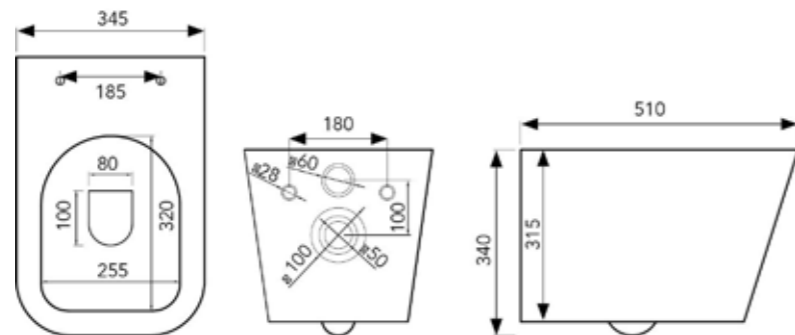

**CARE+** RANGE

**VOLTA RIMLESS WALL-HUNG PAN WITH SOFT CLOSE SEAT**

**PRODUCT CODE:** VOLDUOWHU0SCSBC | **W 345 | H 340 | D 510**

Simple, yet eye-catching, the Volta epitomises a contemporary and harmonious design language. An ideal choice for advanced hygiene management and superior flush technology.