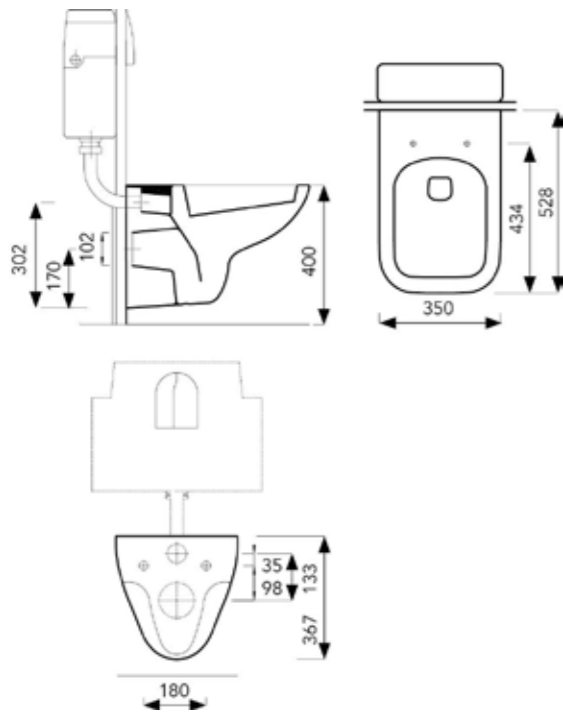

NO RIM - SMOOTH AND
FLUSH ON THE INSIDE

INDEX

C2 SQUARED WALL HUNG RIMLESS PAN WITH SOFT CLOSE SEAT.....	1
LAGUNA RIMLESS BACK-TO-WALL RAISED HEIGHT MEDICAL PAN	1
GEO RIMLESS WALL-HUNG PAN	2
MATRIX RIMLESS WALL-HUNG PAN WITH SOFT CLOSE SEAT.....	3
VOLTA RIMLESS WALL-HUNG PAN WITH SOFT CLOSE SEAT.....	4
ZAMBEZI RIMLESS WALL-HUNG PAN WITH SOFT CLOSE SEAT.....	5

What's not to love about Lecico's rimless toilets?

C2 SQUARED WALL HUNG RIMLESS PAN WITH SOFT CLOSE SEAT

CODE NO: C2SDUOWHU0SCSBE | **W 350 | H 400 | D 528**

Strong square aesthetic. Modern. Versatile.

LAGUNA RIMLESS BACK-TO-WALL RAISED HEIGHT MEDICAL PAN