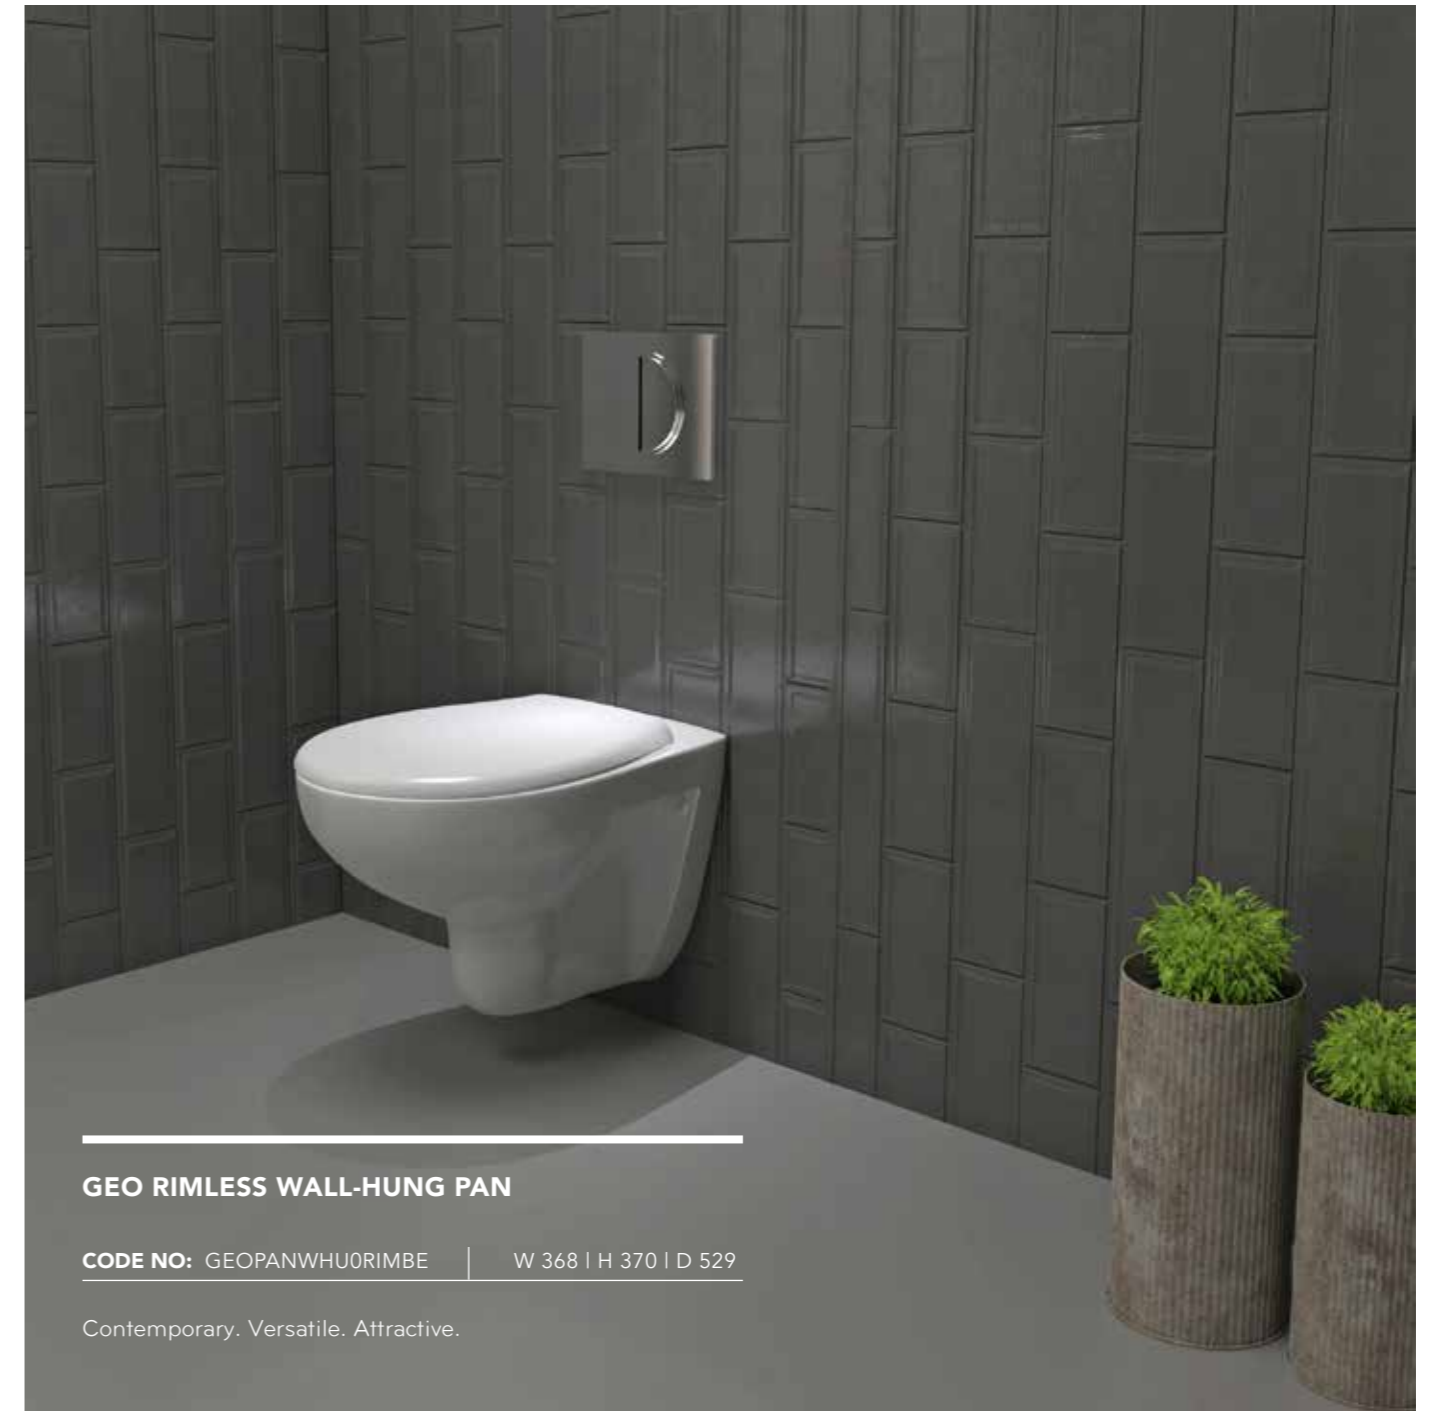

LAGUNA RIMLESS BACK-TO-WALL RAISED HEIGHT MEDICAL PAN

CODE NO: LAGPANBTWORIMUE | **W 360 | H 475 | D 745**

Raised height for assisted mobility usage. Perfect for any installation wanting to ensure accessible ease of use. Ideal for medical and sterile environments.

GEO RIMLESS WALL-HUNG PAN

CODE NO: GEOPANWHU0RIMBE | **W 368 | H 370 | D 529**

Contemporary. Versatile. Attractive.