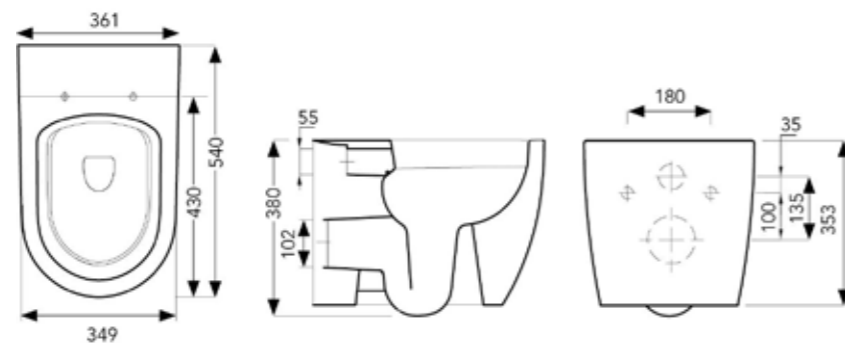

GEO RIMLESS WALL-HUNG PAN

CODE NO: GEOPANWHU0RIMBE | **W 368 | H 370 | D 529**

Contemporary. Versatile. Attractive.

MATRIX RIMLESS WALL-HUNG PAN WITH SOFT CLOSE SEAT

CODE NO: MATDUOWHU0SCSUE | W 366 | H 353 | D 540

Indulgent but practical. Contemporary. Curvaceous beauty.

VOLTA RIMLESS WALL-HUNG PAN WITH SOFT CLOSE SEAT

CODE NO: VOLDUOWHU0SCSBC | W 345 | H 340 | D 510

Modern beauty. Sleek practicality. Elegant.

**ZAMBEZI RIMLESS WALL-HUNG PAN
WITH SOFT CLOSE SEAT**