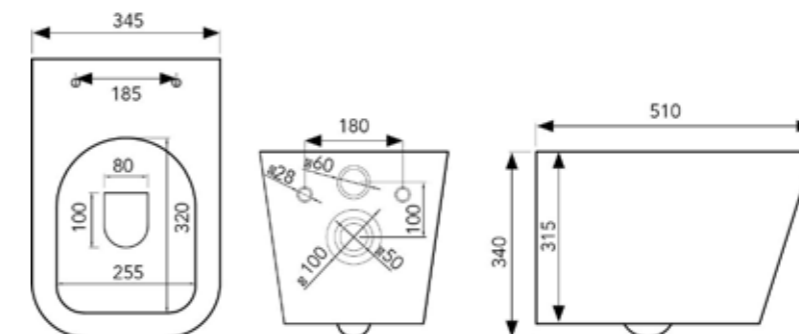

VOLTA RIMLESS WALL-HUNG PAN WITH SOFT CLOSE SEAT

CODE NO: VOLDUOWHU0SCSBC | W 345 | H 340 | D 510

Modern beauty. Sleek practicality. Elegant.