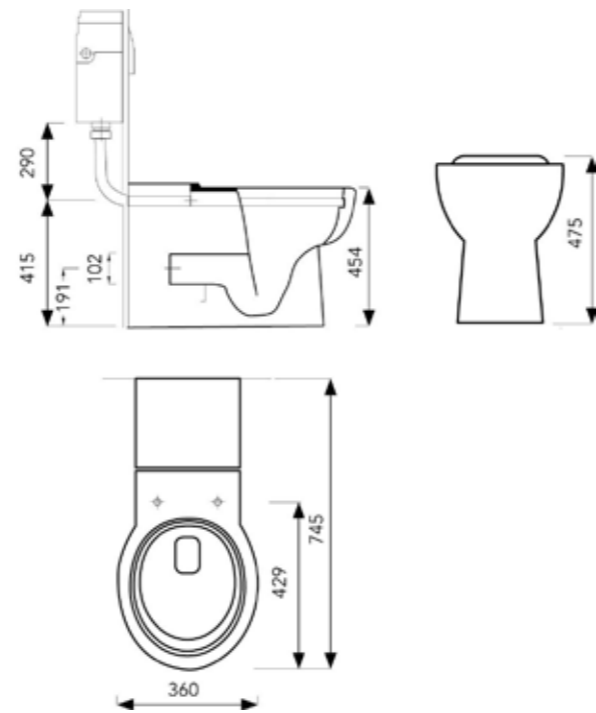

NO RIM - SMOOTH AND
FLUSH ON THE INSIDE

INDEX

C2 SQUARED WALL HUNG RIMLESS PAN WITH SOFT CLOSE SEAT.....	1
LAGUNA RIMLESS BACK-TO-WALL RAISED HEIGHT MEDICAL PAN	1
GEO RIMLESS WALL-HUNG PAN	2
MATRIX RIMLESS WALL-HUNG PAN WITH SOFT CLOSE SEAT.....	3
VOLTA RIMLESS WALL-HUNG PAN WITH SOFT CLOSE SEAT.....	4
ZAMBEZI RIMLESS WALL-HUNG PAN WITH SOFT CLOSE SEAT.....	5

What's not to love about Lecico's rimless toilets?

C2 SQUARED WALL HUNG RIMLESS PAN WITH SOFT CLOSE SEAT

CODE NO: C2SDUOWHU0SCSBE | **W 350 | H 400 | D 528**

Strong square aesthetic. Modern. Versatile.

LAGUNA RIMLESS BACK-TO-WALL RAISED HEIGHT MEDICAL PAN

CODE NO: LAGPANBTWORIMUE | **W 360 | H 475 | D 745**

Raised height for assisted mobility usage. Perfect for any installation wanting to ensure accessible ease of use. Ideal for medical and sterile environments.