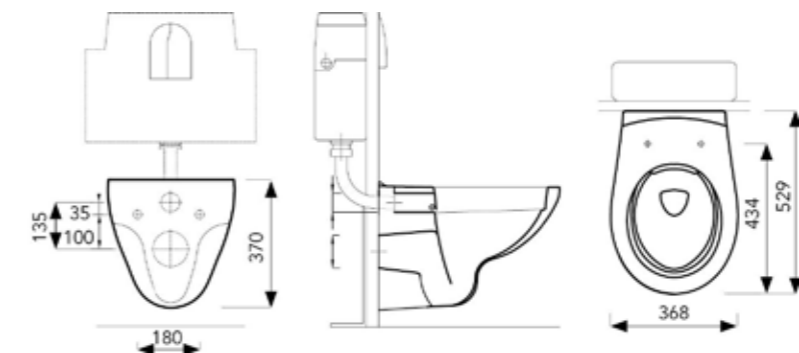

What's not to love about Lecico's rimless toilets?

C2 SQUARED WALL HUNG RIMLESS PAN WITH SOFT CLOSE SEAT

CODE NO: C2SDUOWHU0SCSBE | **W 350 | H 400 | D 528**

Strong square aesthetic. Modern. Versatile.

LAGUNA RIMLESS BACK-TO-WALL RAISED HEIGHT MEDICAL PAN

CODE NO: LAGPANBTWORIMUE | **W 360 | H 475 | D 745**

Raised height for assisted mobility usage. Perfect for any installation wanting to ensure accessible ease of use. Ideal for medical and sterile environments.

GEO RIMLESS WALL-HUNG PAN

CODE NO: GEOPANWHU0RIMBE | **W 368 | H 370 | D 529**

Contemporary. Versatile. Attractive.

MATRIX RIMLESS WALL-HUNG PAN WITH SOFT CLOSE SEAT

CODE NO: MATDUOWHU0SCSUE | W 366 | H 353 | D 540