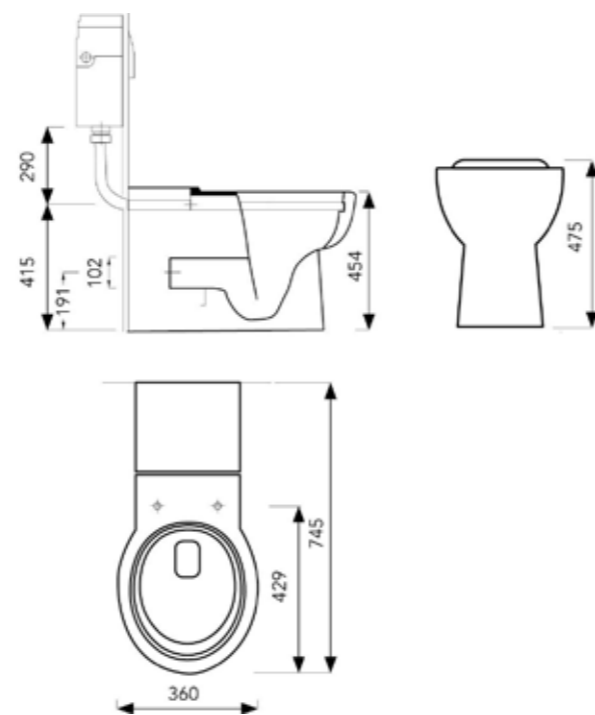

NO RIM
SMOOTH & FLUSH

INDEX

C2 SQUARED WALLHUNG RIMLESS PAN WITH SOFT CLOSE SEAT.....	1
LAGUNA RIMLESS BACK-TO-WALL RAISED HEIGHT MEDICAL PAN	1
GEO RIMLESS WALL-HUNG PAN	2
MATRIX RIMLESS WALL-HUNG PAN WITH SOFT CLOSE SEAT.....	3
VOLTA RIMLESS WALL-HUNG PAN WITH SOFT CLOSE SEAT.....	4
ZAMBEZI RIMLESS WALL-HUNG PAN WITH SOFT CLOSE SEAT.....	5

C2 SQUARED WALL-HUNG RIMLESS PAN AND SOFT CLOSE SEAT

CODE NO: C2SDUOWHU0SCSBE | **W 350 | H 400 | D 528**

Strong square aesthetic. Modern. Versatile.

LAGUNA RIMLESS BACK-TO-WALL RAISED HEIGHT MEDICAL PAN

CODE NO: LAGPANBTWORIMUE | **W 360 | H 475 | D 745**

Raised height for assisted mobility usage. Perfect for any installation wanting to ensure accessible ease of use. Ideal for medical and sterile environments.