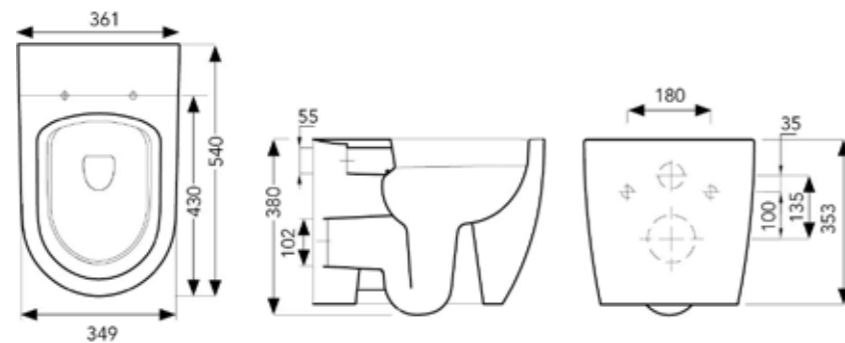

C2 SQUARED WALL-HUNG RIMLESS PAN AND SOFT CLOSE SEAT

CODE NO: C2SDUOWHU0SCSBE | **W 350 | H 400 | D 528**

Strong square aesthetic. Modern. Versatile.

LAGUNA RIMLESS BACK-TO-WALL RAISED HEIGHT MEDICAL PAN

GEO RIMLESS WALL-HUNG PAN

CODE NO: GEOPANWHUORIMBE | **W 368 | H 370 | D 529**

Contemporary. Versatile. Attractive.

MATRIX RIMLESS WALL-HUNG PAN AND SOFT CLOSE SEAT

CODE NO: MATDUOWHU0SCSUE | **W 366 | H 353 | D 540**

Indulgent & practical. Contemporary. Curvaceous beauty.

VOLTA RIMLESS WALL-HUNG PAN AND SOFT CLOSE SEAT

CODE NO: VOLDUOWHU0SCSBC | **W 345 | H 340 | D 510**

Modern beauty. Sleek practicality. Elegant.

ZAMBEZI RIMLESS WALL-HUNG PAN AND SOFT CLOSE SEAT