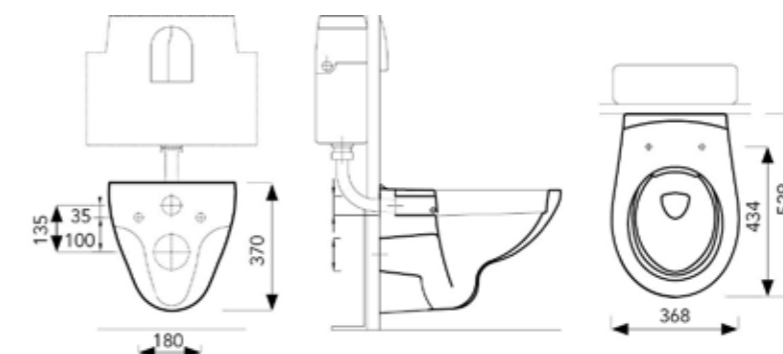

C2 SQUARED WALL-HUNG RIMLESS PAN AND SOFT CLOSE SEAT

CODE NO: C2SDUOWHU0SCSBE | **W 350 | H 400 | D 528**

Strong square aesthetic. Modern. Versatile.

LAGUNA RIMLESS BACK-TO-WALL RAISED HEIGHT MEDICAL PAN

CODE NO: LAGPANBTWORIMUE | **W 360 | H 475 | D 745**

Raised height for assisted mobility usage. Perfect for any installation wanting to ensure accessible ease of use. Ideal for medical and sterile environments.

GEO RIMLESS WALL-HUNG PAN

CODE NO: GEOPANWHUORIMBE | **W 368 | H 370 | D 529**

Contemporary. Versatile. Attractive.

MATRIX RIMLESS WALL-HUNG PAN AND SOFT CLOSE SEAT

CODE NO: MATDUOWHU0SCSUE | **W 366 | H 353 | D 540**