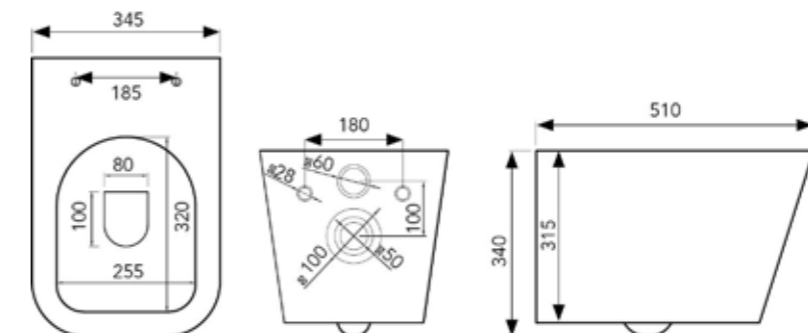

GEO RIMLESS WALL-HUNG PAN

CODE NO: GEOPANWHUORIMBE | **W 368 | H 370 | D 529**

Contemporary. Versatile. Attractive.

MATRIX RIMLESS WALL-HUNG PAN AND SOFT CLOSE SEAT

CODE NO: MATDUOWHU0SCSUE | **W 366 | H 353 | D 540**

Indulgent & practical. Contemporary. Curvaceous beauty.

VOLTA RIMLESS WALL-HUNG PAN AND SOFT CLOSE SEAT

CODE NO: VOLDUOWHU0SCSBC | **W 345 | H 340 | D 510**

Modern beauty. Sleek practicality. Elegant.

ZAMBEZI RIMLESS WALL-HUNG PAN AND SOFT CLOSE SEAT