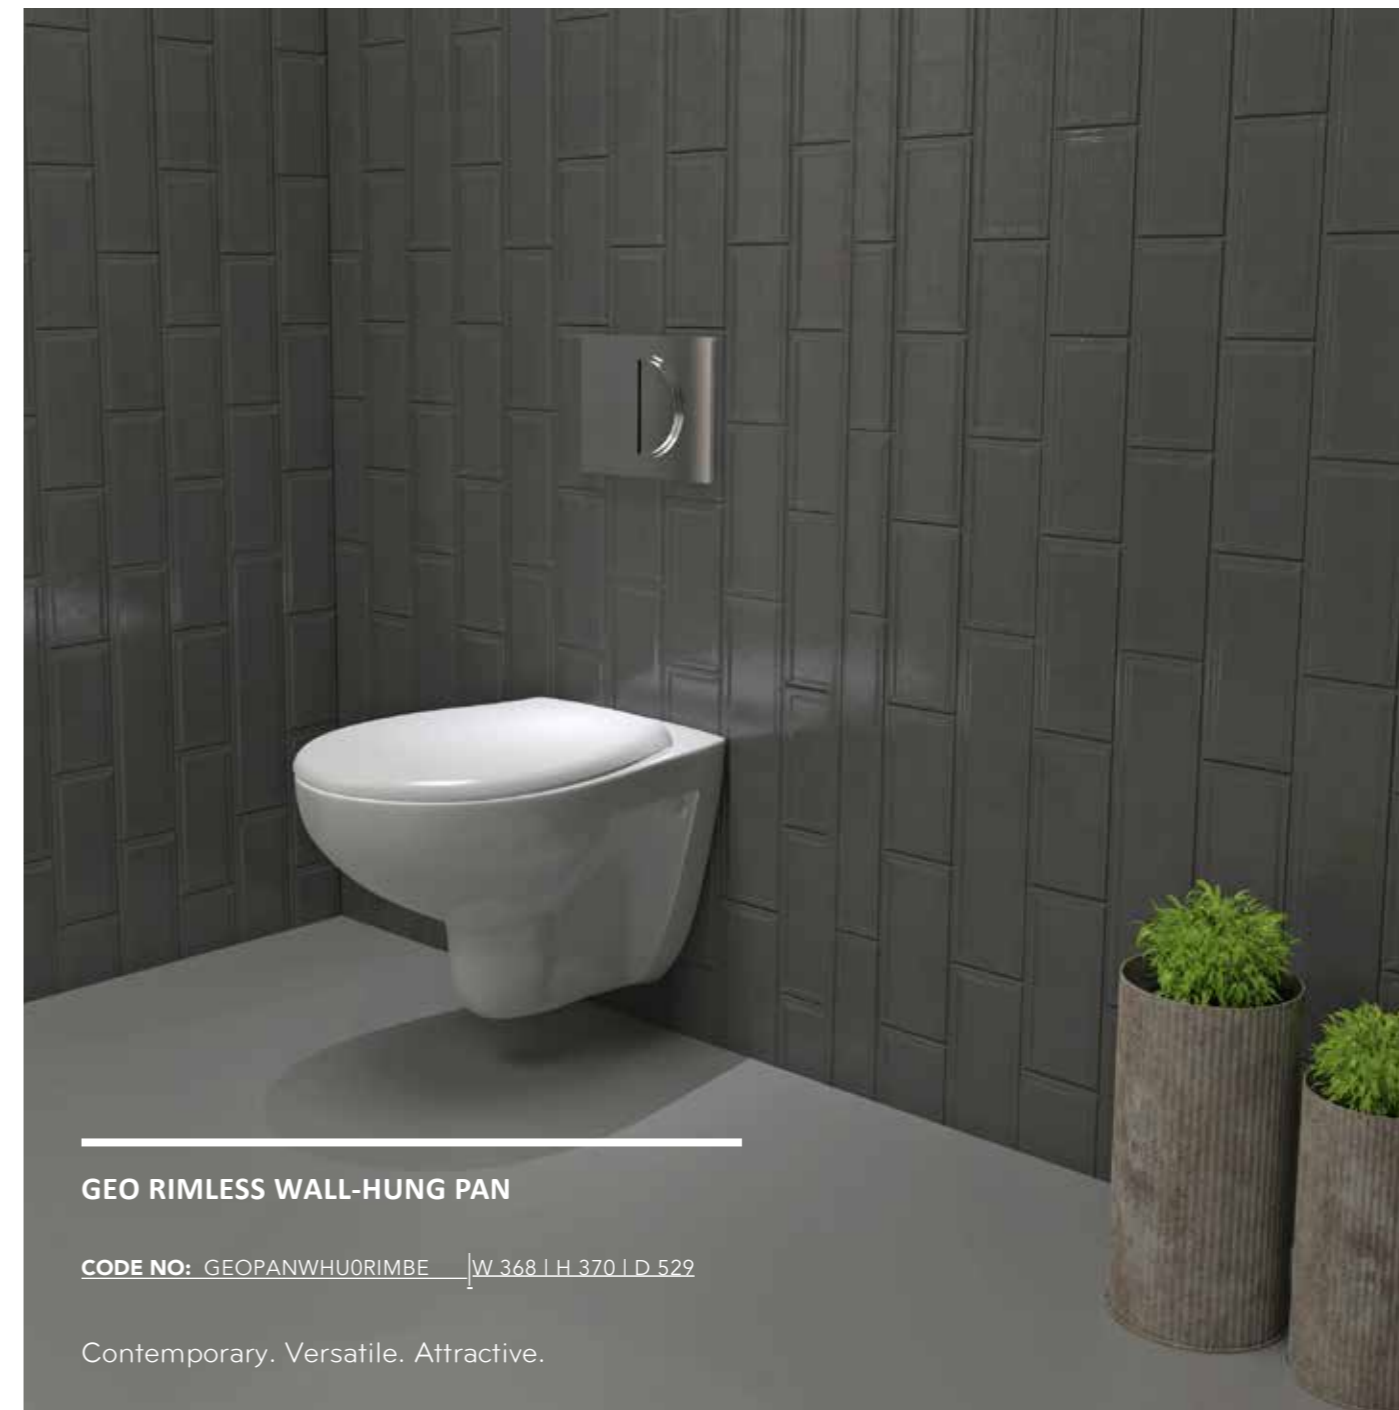

SAY GOODBYE TO UNHYGIENIC TOILETS

RIMLESS toilets are quick and easy to clean, and also to keep clean.

Without rims, there is much less grime and germ build-up.

Without the rim, and, with the advanced flushing system that washes germs away, rimless toilets provide a MORE HYGIENIC day-to-day experience.

NO RIM
SMOOTH & FLUSH

INDEX

C2 SQUARED WALLHUNG RIMLESS PAN WITH SOFT CLOSE SEAT.....	1
LAGUNA RIMLESS BACK-TO-WALL RAISED HEIGHT MEDICAL PAN	1
GEO RIMLESS WALL-HUNG PAN	2
MATRIX RIMLESS WALL-HUNG PAN WITH SOFT CLOSE SEAT.....	3
VOLTA RIMLESS WALL-HUNG PAN WITH SOFT CLOSE SEAT.....	4
ZAMBEZI RIMLESS WALL-HUNG PAN WITH SOFT CLOSE SEAT.....	5

C2 SQUARED WALL-HUNG RIMLESS PAN AND SOFT CLOSE SEAT

CODE NO: C2SDUOWHU0SCSBE | **W 350 | H 400 | D 528**

Strong square aesthetic. Modern. Versatile.

LAGUNA RIMLESS BACK-TO-WALL RAISED HEIGHT MEDICAL PAN

CODE NO: LAGPANBTWORIMUE | **W 360 | H 475 | D 745**

Raised height for assisted mobility usage. Perfect for any installation wanting to ensure accessible ease of use. Ideal for medical and sterile environments.