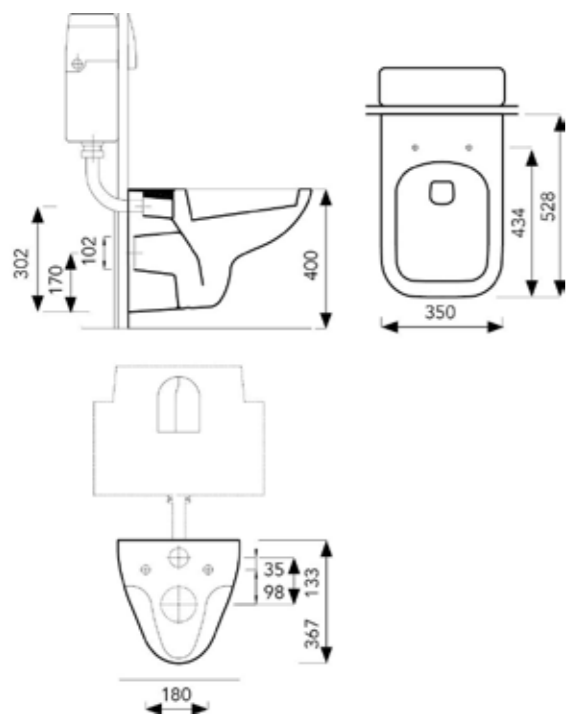

NO RIM
SMOOTH & FLUSH

INDEX

C2 SQUARED WALLHUNG RIMLESS PAN WITH SOFT CLOSE SEAT.....	1
LAGUNA RIMLESS BACK-TO-WALL RAISED HEIGHT MEDICAL PAN	1
GEO RIMLESS WALL-HUNG PAN	2
MATRIX RIMLESS WALL-HUNG PAN WITH SOFT CLOSE SEAT.....	3
VOLTA RIMLESS WALL-HUNG PAN WITH SOFT CLOSE SEAT.....	4
ZAMBEZI RIMLESS WALL-HUNG PAN WITH SOFT CLOSE SEAT.....	5

C2 SQUARED WALL-HUNG RIMLESS PAN AND SOFT CLOSE SEAT

CODE NO: C2SDUOWHU0SCSBE | **W 350 | H 400 | D 528**

Strong square aesthetic. Modern. Versatile.

LAGUNA RIMLESS BACK-TO-WALL RAISED HEIGHT MEDICAL PAN