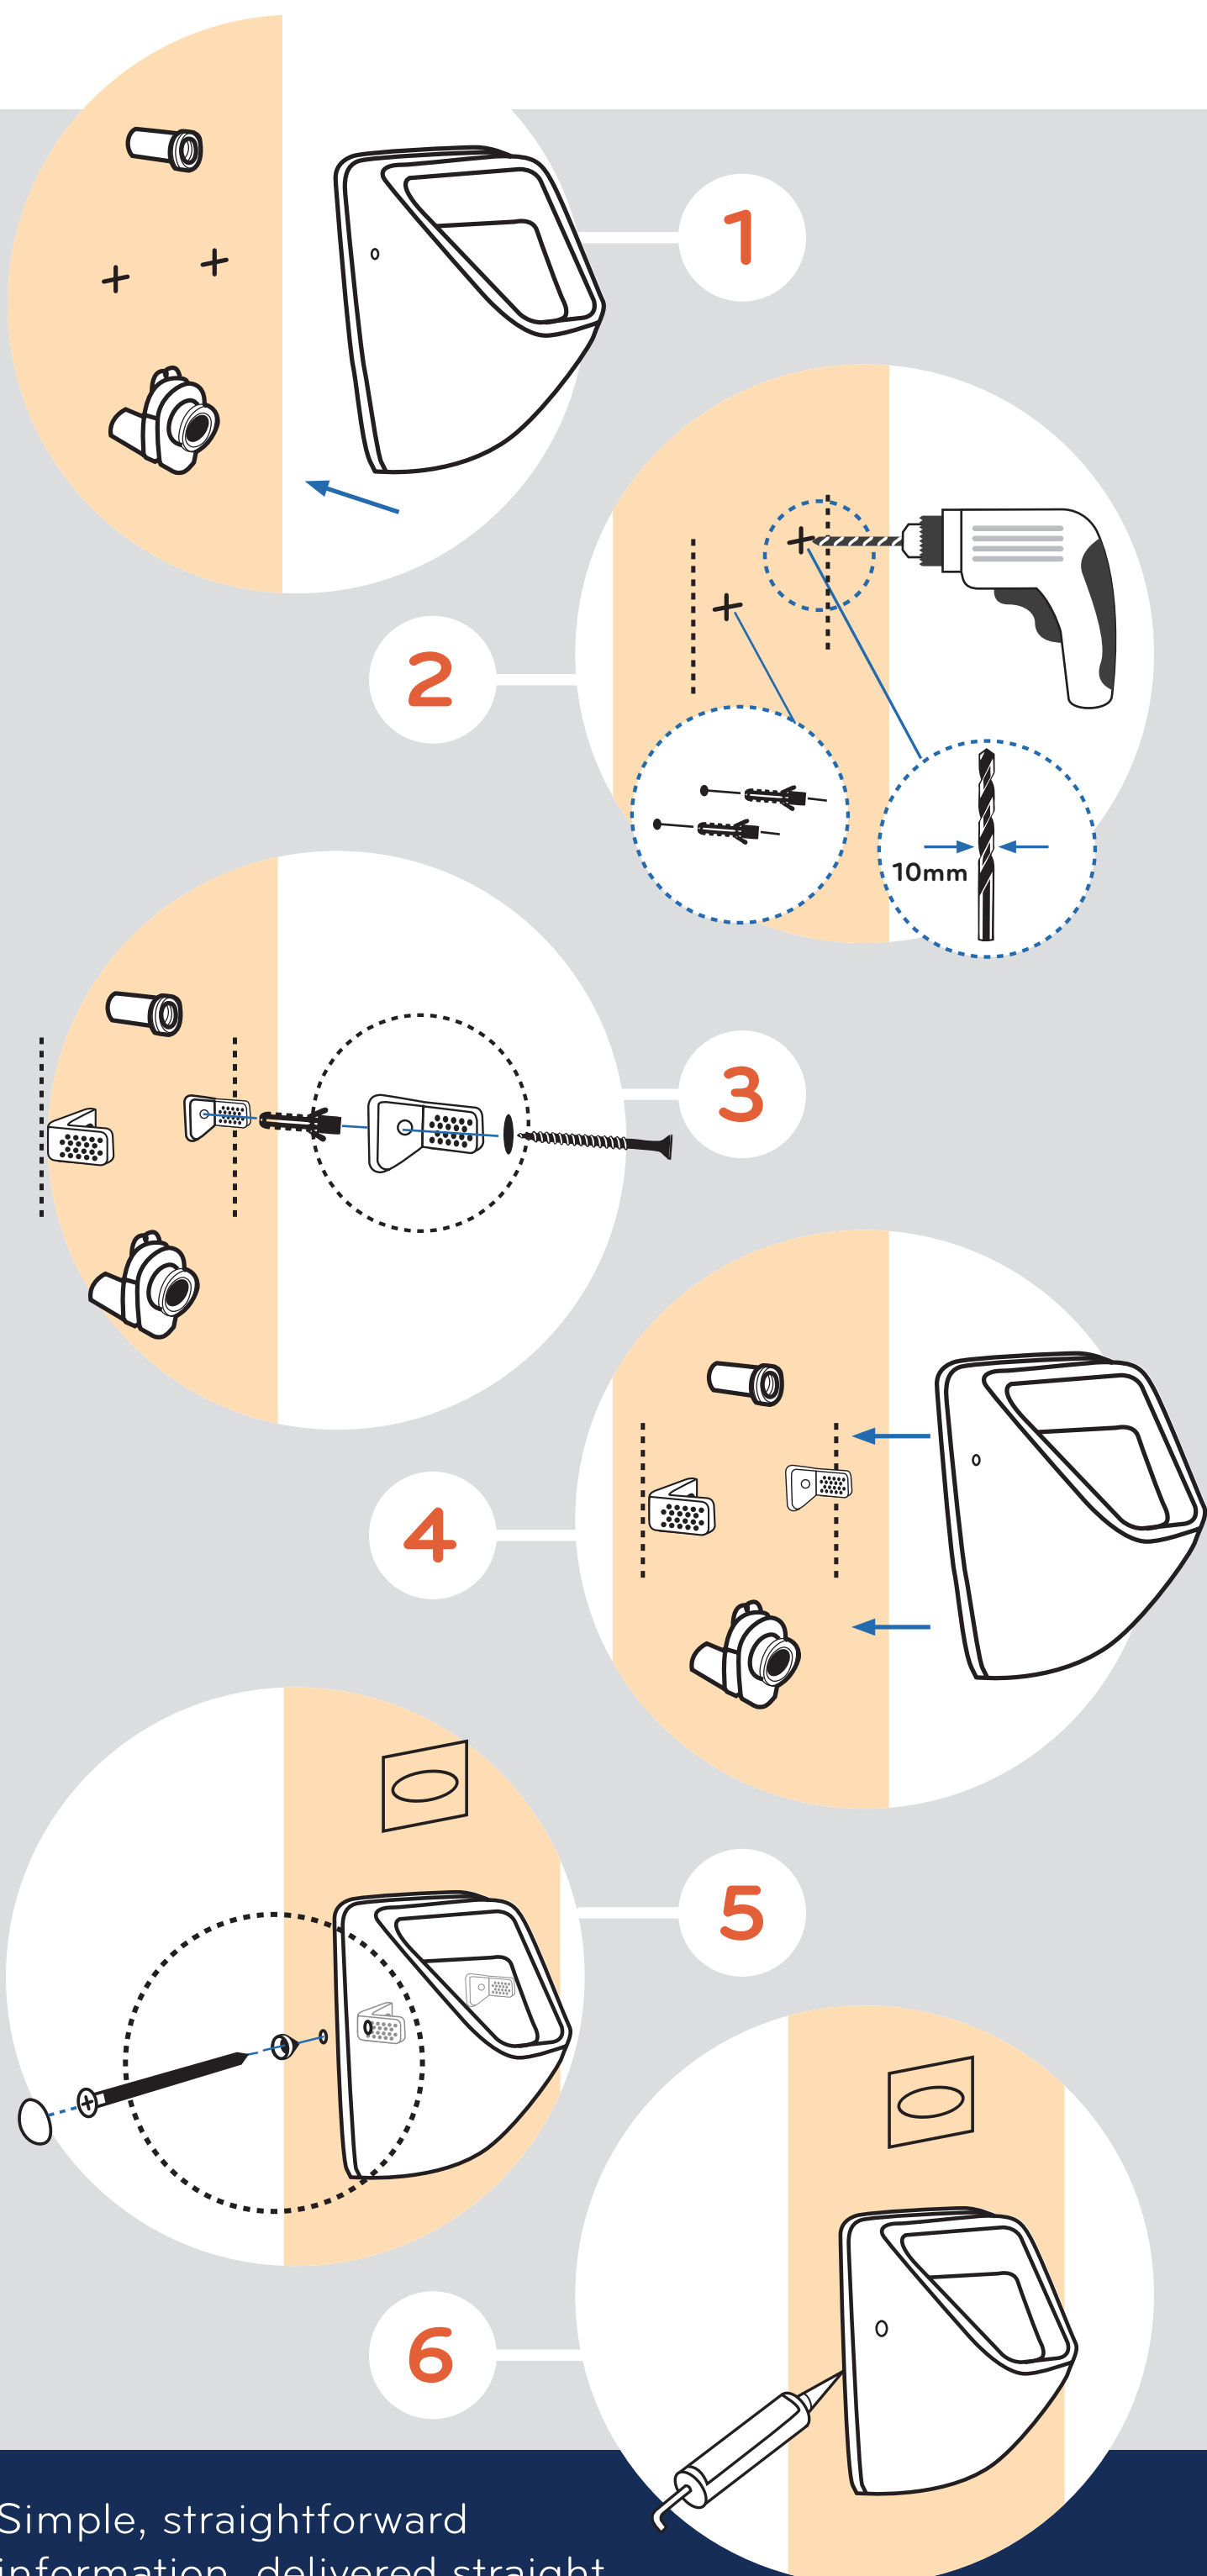

ATLAS GEO BACK ENTRY URINAL INSTALLATION

Lecico
quality bathroom solutions

Simple, straightforward information, delivered straight to your inbox, for your convenience.

#yoursolutionprovider

www.lecicoso.co.za