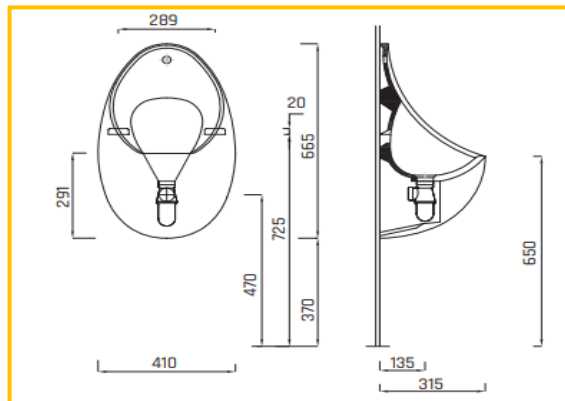

BS URINALS

LecicoSA offers three different size BS Urinals [Available in either Top or Back Entry]:

1. BS 40cm Urinal

2. BS 50cm Urinal

3. BS 60cm Urinal

All 3 sizes need
hanging brackets
x2