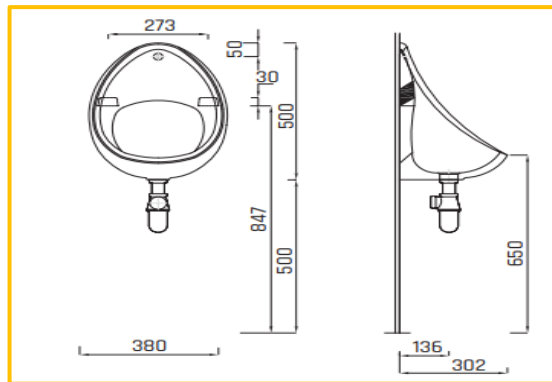

BS URINALS

LecicoSA offers three different size BS Urinals [Available in either Top or Back Entry]:

1. BS 40cm Urinal

2. BS 50cm Urinal

3. BS 60cm Urinal

All 3 sizes need
hanging brackets
x2