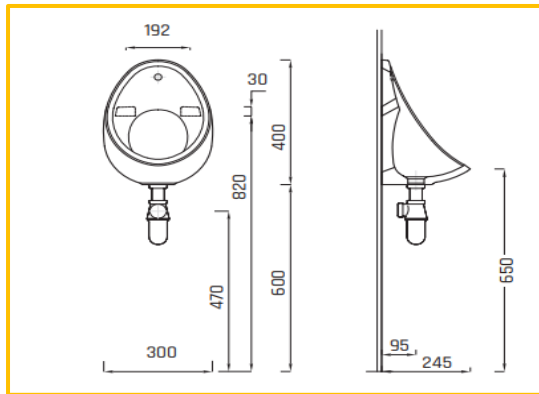

BS URINALS

LecicoSA offers three different size BS Urinals [Available in either Top or Back Entry]:

1. BS 40cm Urinal

2. BS 50cm Urinal

3. BS 60cm Urinal

All 3 sizes need
hanging brackets
x2